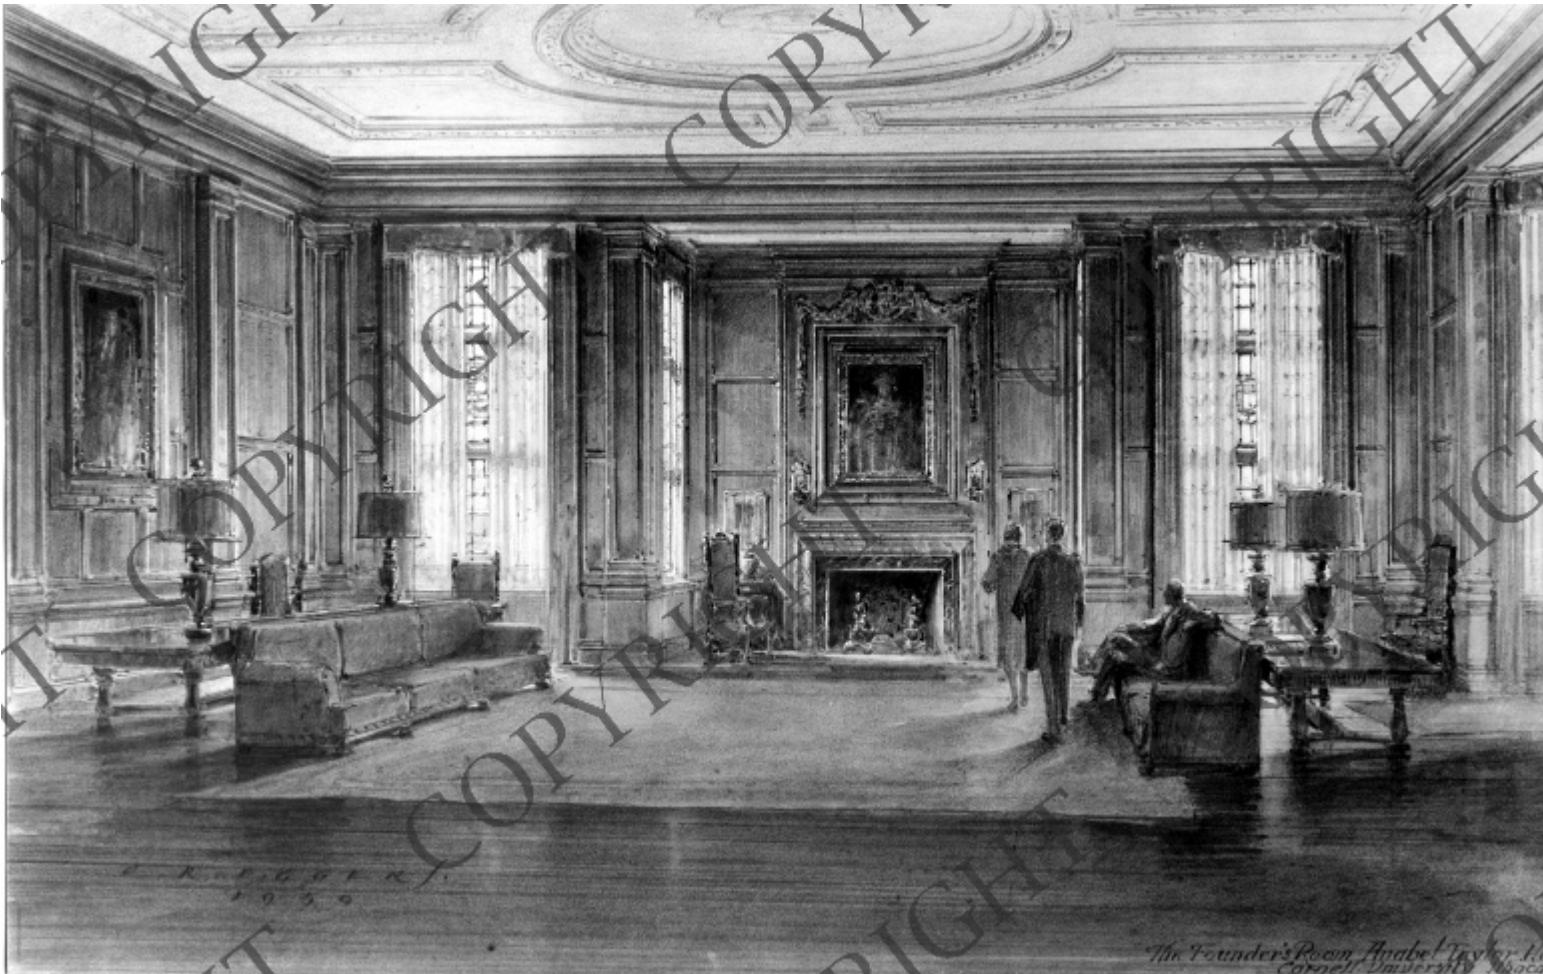

The Founders Room, Anabel Taylor Hall

Accession Number

60-236-02

Description

Interior view of the Founders Room in Anabel Taylor Hall, Cornell University.

Date(s)

ca.

1952

7.5x12.25 inches

Black & White

Related Collection

[White House Central Files: President's Personal File](#)

Keywords

Universities and colleges

HST Keywords

Taylor, Anabel (Ref. to); Universities - Cornell - Anabel Taylor Hall