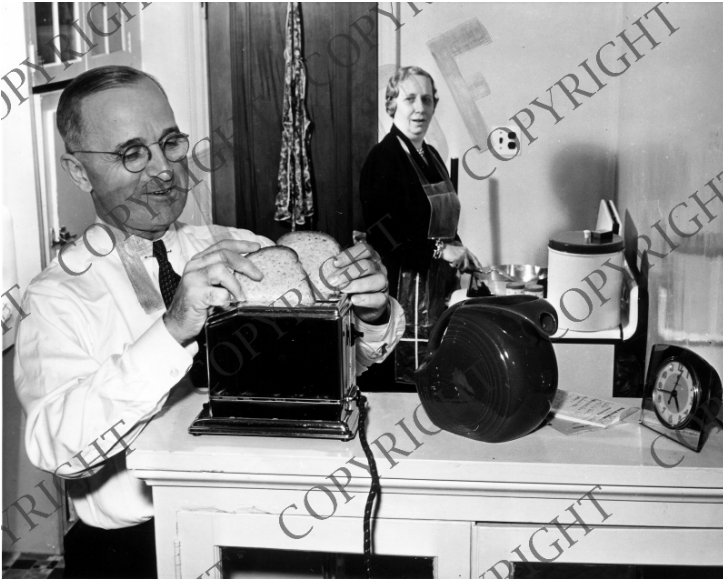

Senator Harry S. Truman and Bess Truman in the Kitchen

Description

Senator Harry S. Truman (left) is placing bread in a toaster, while Bess Truman (background, right) looks on. She is standing at the stove in the kitchen, appearing to stir something in a pan. A Fiesta-ware pitcher sits on the counter. The word "proof" is stamped across the front of this photograph.

Date(s)

April 1942

Accession Number 60-229-02

6.75x8.75 inches Black & White

Related Collection [Harry S. Truman Papers: Papers as U.S. Senator and Vice President](#)

Keywords Dwellings Legislators Politicians' spouses