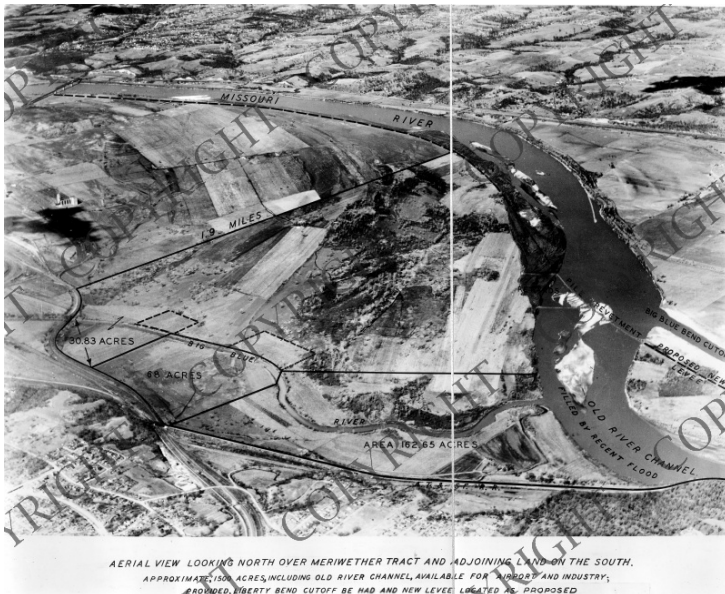

Meriwether tract aerial view

Description

Aerial view of Meriwether tract and adjoining land. The Missouri River is shown winding through the photo.

Date(s)

July 22, 1940

Accession Number 60-220-05

10.75x13 inches Black & White

Related Collection [Harry S. Truman Papers: Papers as U.S. Senator and Vice President](#)

Keywords Aerial photographs Rivers

HST Keywords Missouri - Kansas City - Meriwether tract

Rights Copyrighted - This item is copyrighted and cannot be published, reproduced, or otherwise used without the explicit permission of the copyright holder.