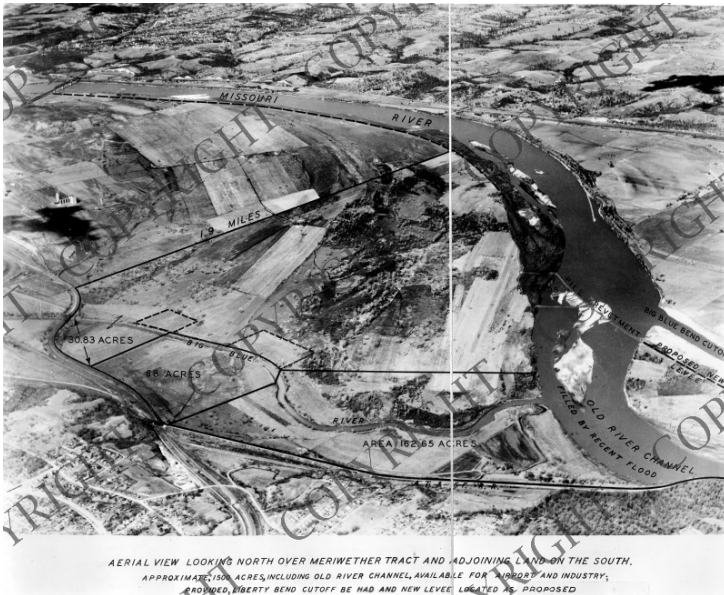

Meriwether tract aerial view

Description

Aerial view of Meriwether tract and adjoining land. The Missouri River is shown winding through the photo.

Date(s)

July 22, 1940

Accession Number

60-220-05

10.75x13 inches Black & White

Related Collection [Harry S. Truman Papers: Papers as U.S. Senator and Vice President](#)

Keywords Aerial photographs Rivers

HST Keywords Missouri - Kansas City - Meriwether tract

Rights Copyrighted - This item is copyrighted and cannot be published, reproduced, or otherwise used without the explicit permission of the copyright holder.