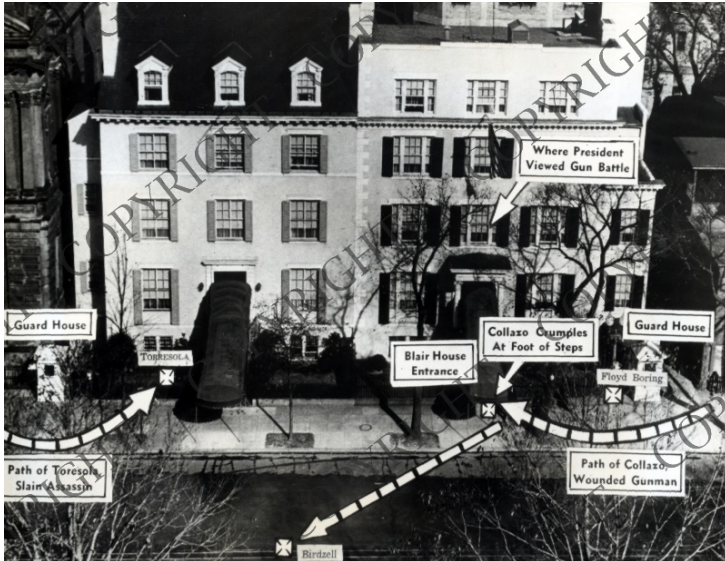

# Diagram of assassination attempt on President Truman at Blair House

## Description

Diagram view of Blair House, scene of the attempt on President Truman's life. Floyd Boring, Secret Service Agent, shot and critically wounded Oscar Collazo and the latter fell at the foot of Blair House steps. Griselio Torresola, co-conspirator, was shot and killed, falling over a hedge beside the entrance to the Lee House (adjoining Blair House). Donald Birdzell, White House policeman, ran to the car tracks to draw the gunfire away from Blair House. Donor: Philadelphia Inquirer.

## Date(s)

November 2, 1950

Accession Number 77-3614

8x10 inches (21x26 cm) Black & White

**Keywords** Presidential residences Secret service Presidential assassination attempts

**HST Keywords** Assassination - Truman; White House - Blair House