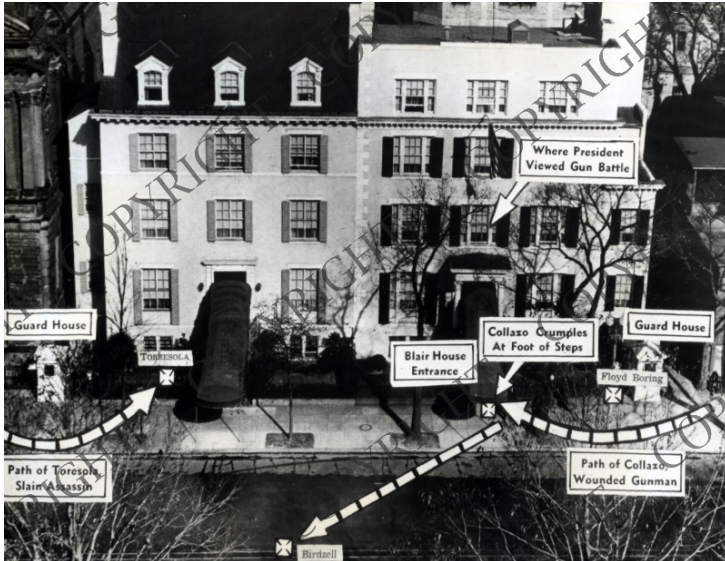

Diagram of assassination attempt on President Truman at Blair House

Description

Diagram view of Blair House, scene of the attempt on President Truman's life. Floyd Boring, Secret Service Agent, shot and critically wounded Oscar Collazo and the latter fell at the foot of Blair House steps. Griselio Torresola, co-conspirator, was shot and killed, falling over a hedge beside the entrance to the Lee House (adjoining Blair House). Donald Birdzell, White House policeman, ran to the car tracks to draw the gunfire away from Blair House. Donor: Philadelphia Inquirer.

Date(s)

November 2, 1950

Accession Number

77-3614

8x10 inches (21x26 cm) Black & White

Keywords Presidential residences Secret service Presidential assassination attempts

HST Keywords Assassination - Truman; White House - Blair House