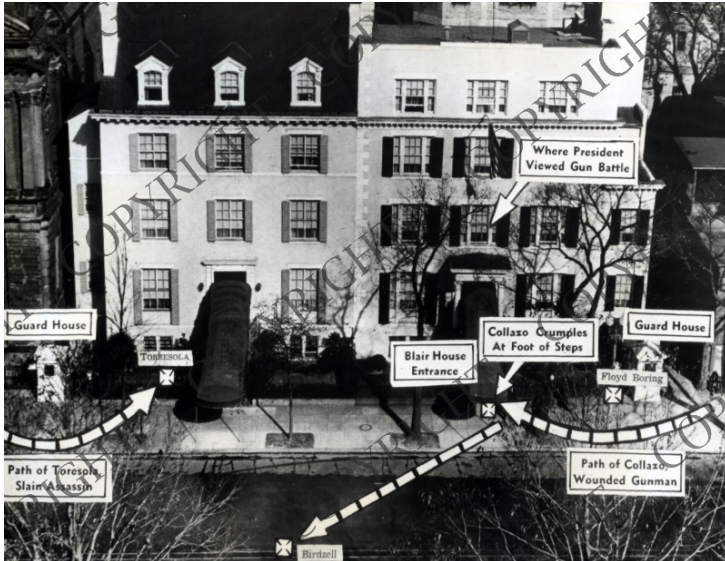

Diagram of assassination attempt on President Truman at Blair House

Description

Diagram view of Blair House, scene of the attempt on President Truman's life. Floyd Boring, Secret Service Agent, shot and critically wounded Oscar Collazo and the latter fell at the foot of Blair House steps. Griselio Torresola, co-conspirator, was shot and killed, falling over a hedge beside the entrance to the Lee House (adjoining Blair House). Donald Birdzell, White House policeman, ran to the car tracks to draw the gunfire away from Blair House. Donor: Philadelphia Inquirer.

Date(s)

November 2, 1950

Accession Number 77-3614

8x10 inches (21x26 cm) Black & White

Keywords Presidential residences Secret service Presidential assassination attempts

HST Keywords Assassination - Truman; White House - Blair House