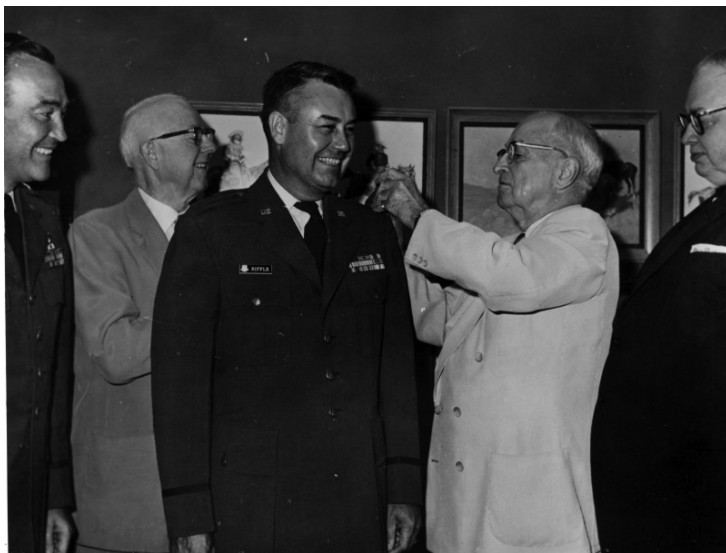

Former President Harry S. Truman, Rufus Burrus, Col. John A. Riffle, Col. John Nordyke, and Mayor H. Roe Bartle at the Truman Library

Description

Former President Harry S. Truman pins the "colonel emblem" on the shoulder of "new Colonel" John A. Riffle's uniform during a visit to the Harry S. Truman Library in Independence, Missouri, as others look on. Left to right are: Col. John Nordyke, Rufus Burrus (Truman friend), Col. John A. Riffle, former President Truman, and Mayor H. Roe Bartle (Mayor of Kansas City). (See 2007-93.)

Donor: Col. John A. Riffle.

Date(s)

ca.

1963

Accession Number
2007-94

8x10 inches (21x26 cm) Black & White

Keywords Armed forces officers Ex-presidents Friends and associates Presidential libraries

HST Keywords Truman - Dignitaries - Mayors - Bartle, H. Roe; Truman - Library - Visitors - Individuals - Bartle, Mayor H. Roe; Truman - Library - Visitors - Individuals - Burrus, Rufus; Truman - Library - Visitors - Individuals, Nordyke, Col. John; Truman - Library - Visitors - Individuals - Riffle, Col. John A.