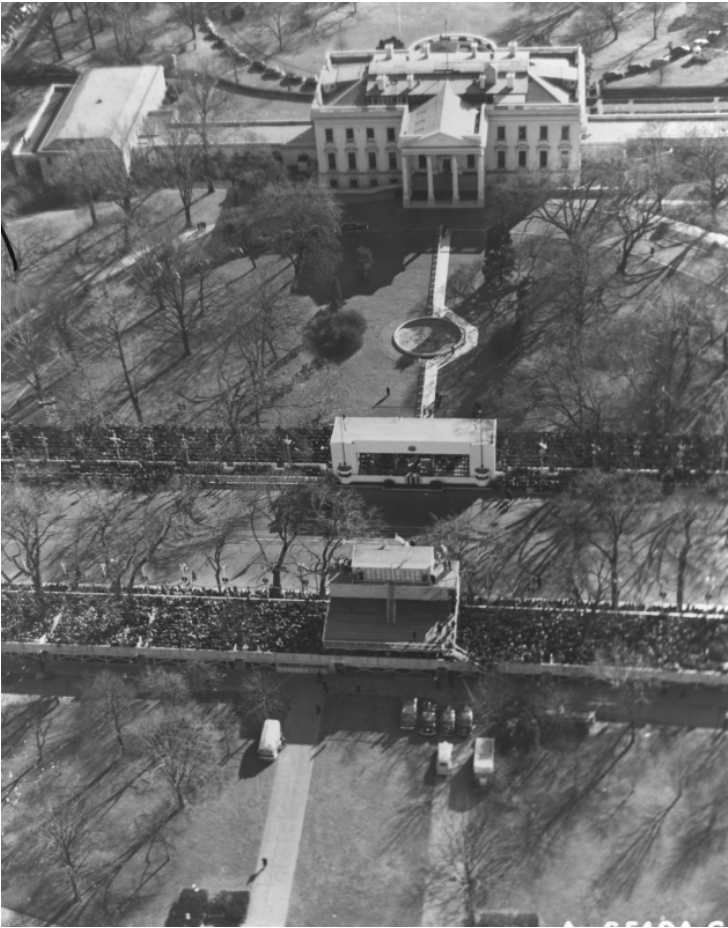

Aerial view of the Presidential inaugural stand

Description

Aerial view of the Presidential inaugural stand and the White House. Original photograph is in a photo album of inaugural events.

Date(s)

January 20, 1949

Accession Number

64-1-73

8x10 inches (21x26 cm) Black & White

Keywords Aerial photographs Inaugurations

HST Keywords Inaugural - Parade - 1949; Truman - Inauguration - 1949; White House - Exterior

Rights Public Domain - This item is in the public domain and can be used freely without further permission.