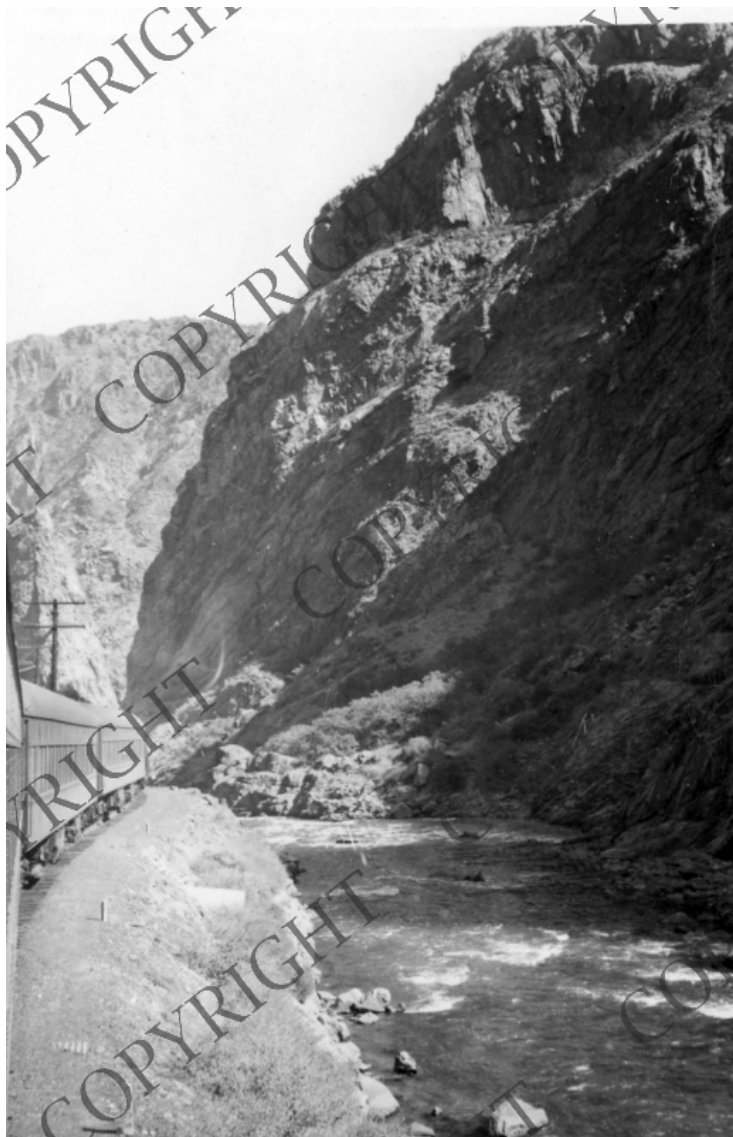

Snapshot of California Sierras

Description

Snapshot of the California Sierras, taken from a train when President Harry S. Truman was on a west coast whistlestop tour in September and October, 1952, to campaign for Adlai Stevenson and John Sparkman. From: Richard Cull, Jr.

Date(s)

October 1952

Accession Number 2002-457

3-1/2x5 inches Black & White

Keywords Mountains Presidential campaign, 1952 Railroads

HST Keywords California - Sierras; Truman - Campaigns - 1952 - California - Ref. to