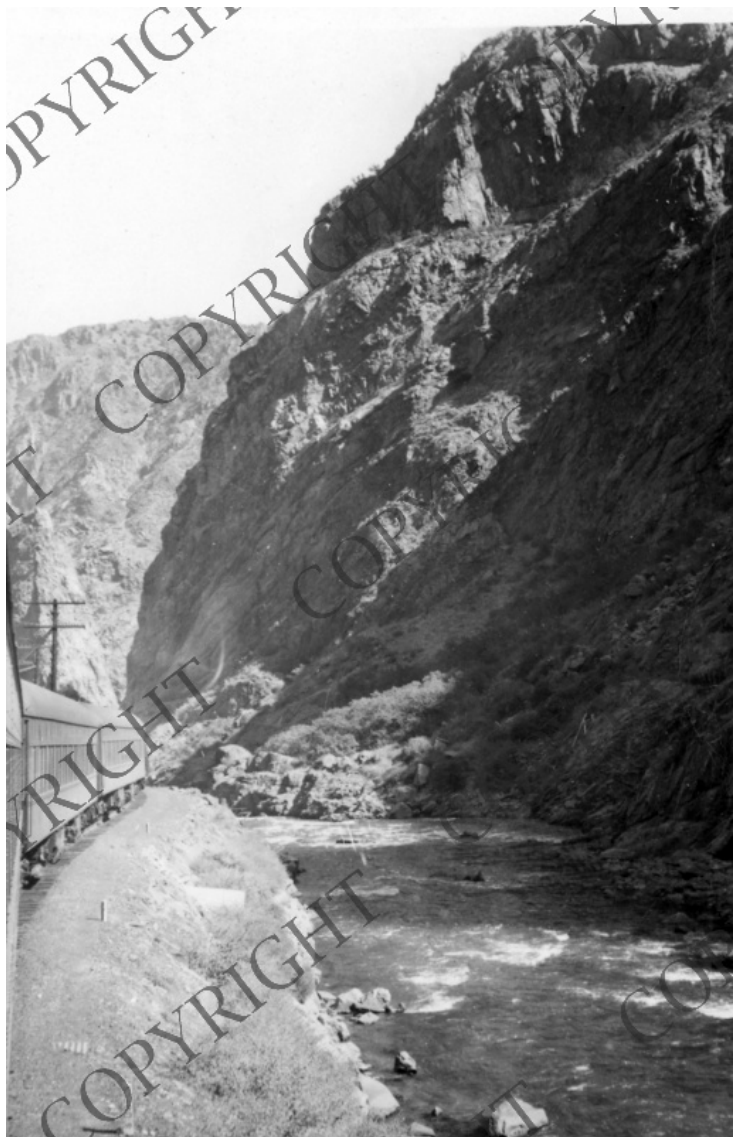

Snapshot of California Sierras

Description

Snapshot of the California Sierras, taken from a train when President Harry S. Truman was on a west coast whistlestop tour in September and October, 1952, to campaign for Adlai Stevenson and John Sparkman.

From: Richard Cull, Jr.

Date(s)

October 1952

Accession Number

2002-457

3-1/2x5 inches Black & White

Keywords Mountains Presidential campaign, 1952 Railroads

HST Keywords California - Sierras; Truman - Campaigns - 1952 - California - Ref. to