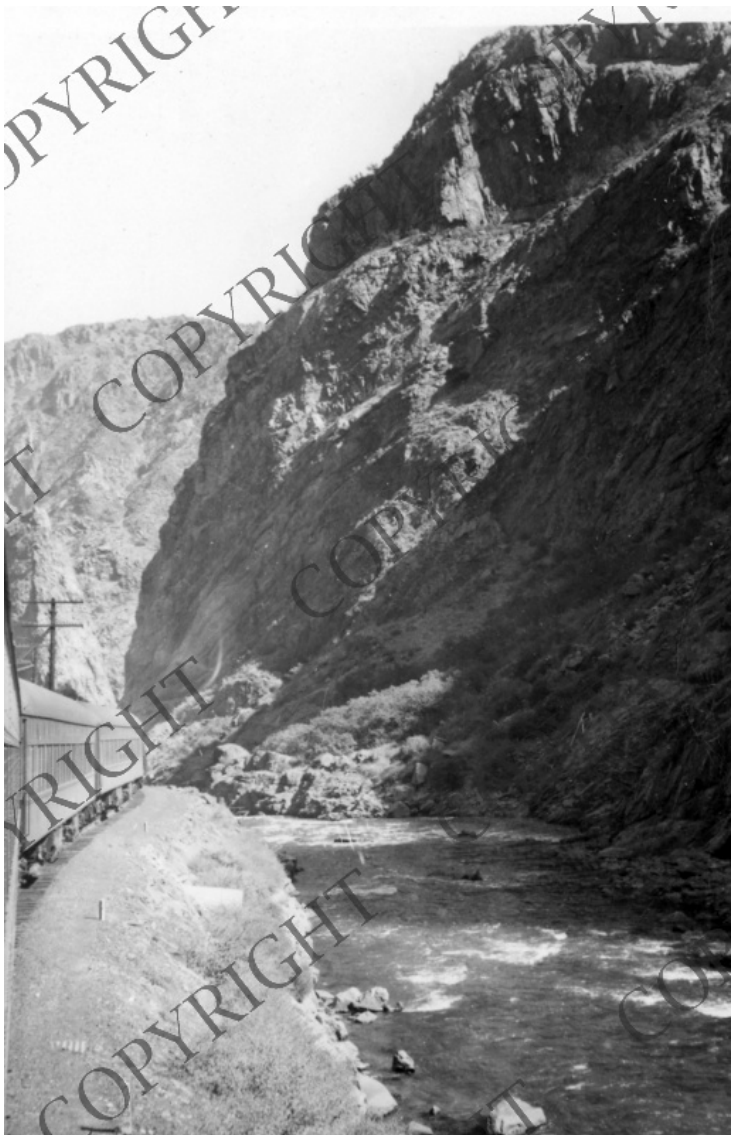

Snapshot of California Sierras

Description

Snapshot of the California Sierras, taken from a train when President Harry S. Truman was on a west coast whistlestop tour in September and October, 1952, to campaign for Adlai Stevenson and John Sparkman. From: Richard Cull, Jr.

Date(s)

October 1952

Accession Number
2002-457

3-1/2x5 inches Black & White

Keywords Mountains Presidential campaign, 1952 Railroads

HST Keywords California - Sierras; Truman - Campaigns - 1952 - California - Ref. to