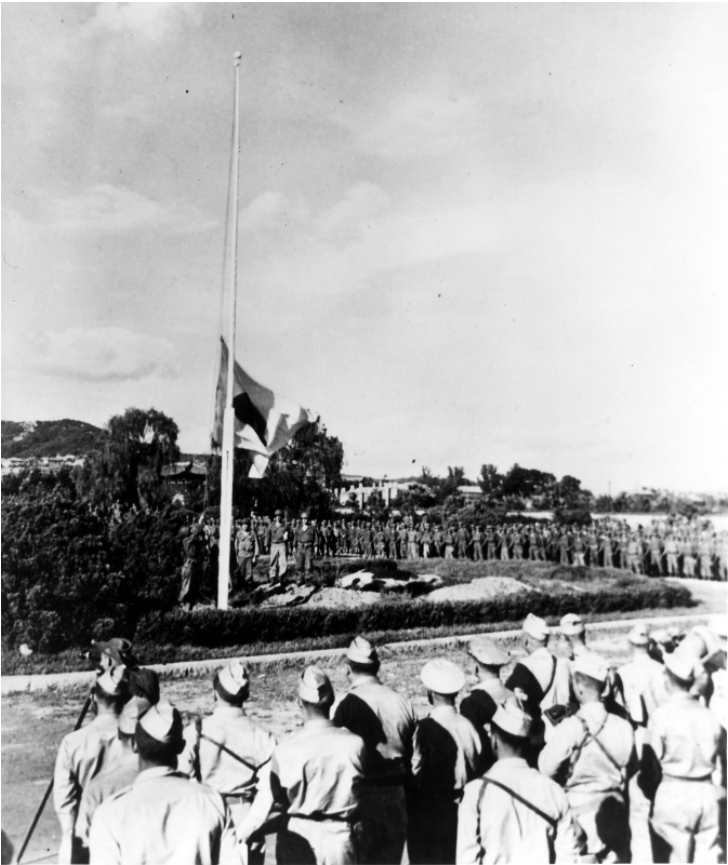

# The Japanese flag is hauled down at Seoul, Korea

## Description

The Japanese flag is hauled down at Seoul, Korea, as the rising sun sets in the far east...the end of Dai Nippon. From a scrapbook presented to Postmaster General Robert E. Hannegan on the occasion of his visit to General Headquarters, U. S. Army Forces, Pacific, in Tokyo, Japan, July 1946. (These photographs are also reproduced in 8x10 and placed in the regular photo boxes).

## Date(s)

September 9, 1945

Accession Number 98-2441

8x10 inches (21x26 cm) Black & White

**Keywords** Flags World War, 1939-1945

**HST Keywords** Japan - Surrender; Korea - South Korea - Seoul

**Rights** The Library is unaware of any copyright claims to this item; use at your own risk.