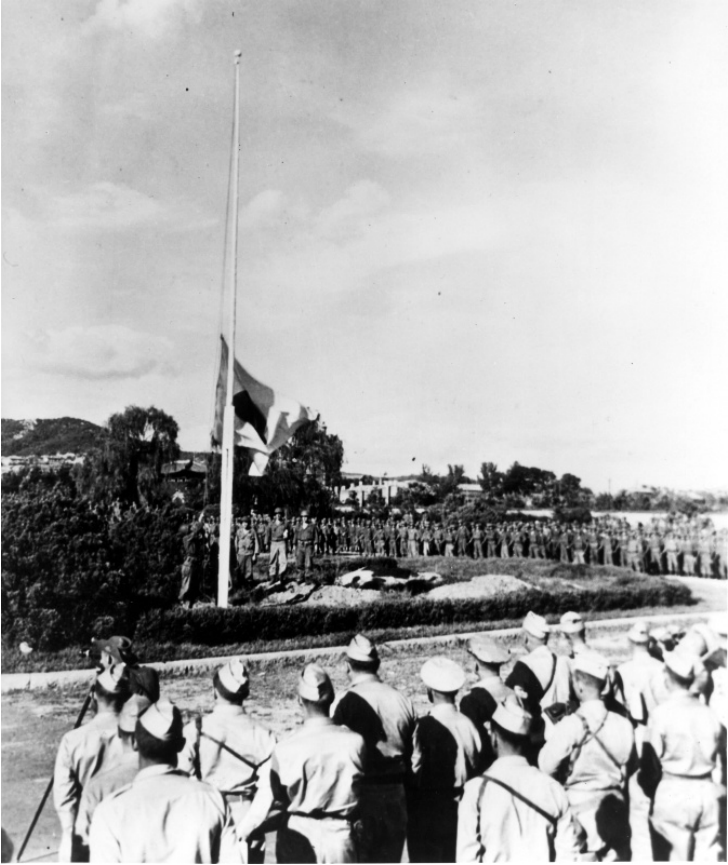

# The Japanese flag is hauled down at Seoul, Korea

## Description

The Japanese flag is hauled down at Seoul, Korea, as the rising sun sets in the far east...the end of Dai Nippon. From a scrapbook presented to Postmaster General Robert E. Hannegan on the occasion of his visit to General Headquarters, U. S. Army Forces, Pacific, in Tokyo, Japan, July 1946. (These photographs are also reproduced in 8x10 and placed in the regular photo boxes).

## Date(s)

September 9, 1945

**Accession Number** 98-2441

8x10 inches (21x26 cm)    Black & White

**Keywords** Flags    World War, 1939-1945

**HST Keywords** Japan - Surrender; Korea - South Korea - Seoul

**Rights** The Library is unaware of any copyright claims to this item; use at your own risk.