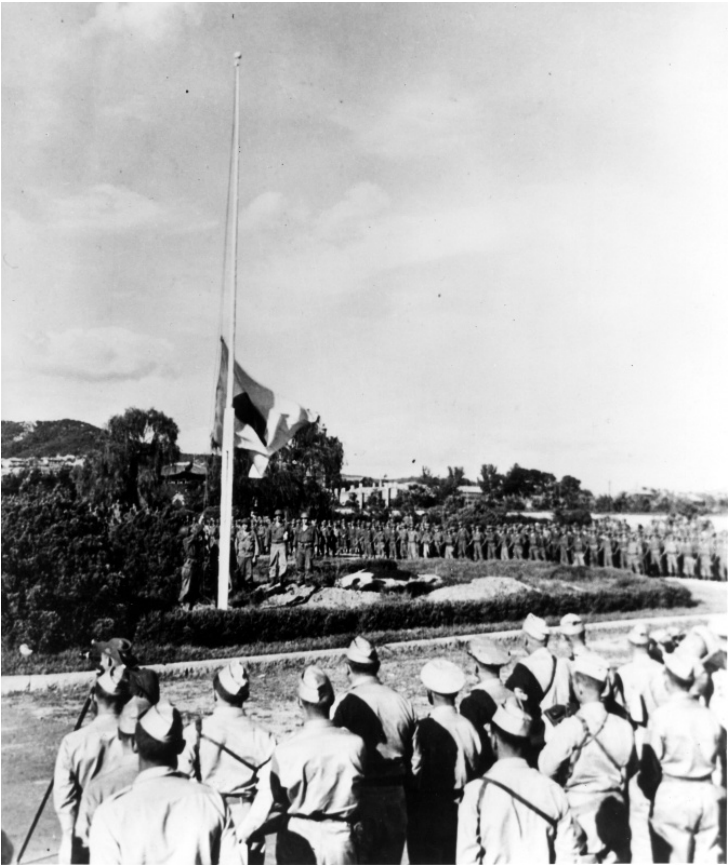

The Japanese flag is hauled down at Seoul, Korea

Description

The Japanese flag is hauled down at Seoul, Korea, as the rising sun sets in the far east...the end of Dai Nippon. From a scrapbook presented to Postmaster General Robert E. Hannegan on the occasion of his visit to General Headquarters, U. S. Army Forces, Pacific, in Tokyo, Japan, July 1946. (These photographs are also reproduced in 8x10 and placed in the regular photo boxes).

Date(s)

September 9, 1945

Accession Number
98-2441

8x10 inches (21x26 cm) Black & White

Keywords Flags World War, 1939-1945

HST Keywords Japan - Surrender; Korea - South Korea - Seoul

Rights The Library is unaware of any copyright claims to this item; use at your own risk.