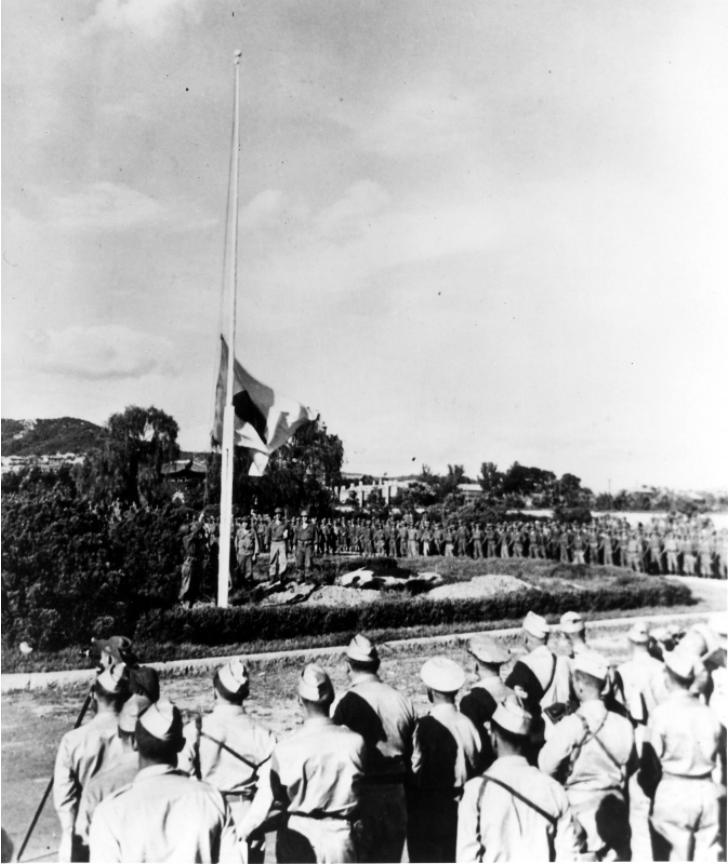

The Japanese flag is hauled down at Seoul, Korea

Description

The Japanese flag is hauled down at Seoul, Korea, as the rising sun sets in the far east...the end of Dai Nippon. From a scrapbook presented to Postmaster General Robert E. Hannegan on the occasion of his visit to General Headquarters, U. S. Army Forces, Pacific, in Tokyo, Japan, July 1946. (These photographs are also reproduced in 8x10 and placed in the regular photo boxes).

Date(s)

September 9, 1945

Accession Number

98-2441

8x10 inches (21x26 cm) Black & White

Keywords Flags World War, 1939-1945

HST Keywords Japan - Surrender; Korea - South Korea - Seoul

Rights The Library is unaware of any copyright claims to this item; use at your own risk.