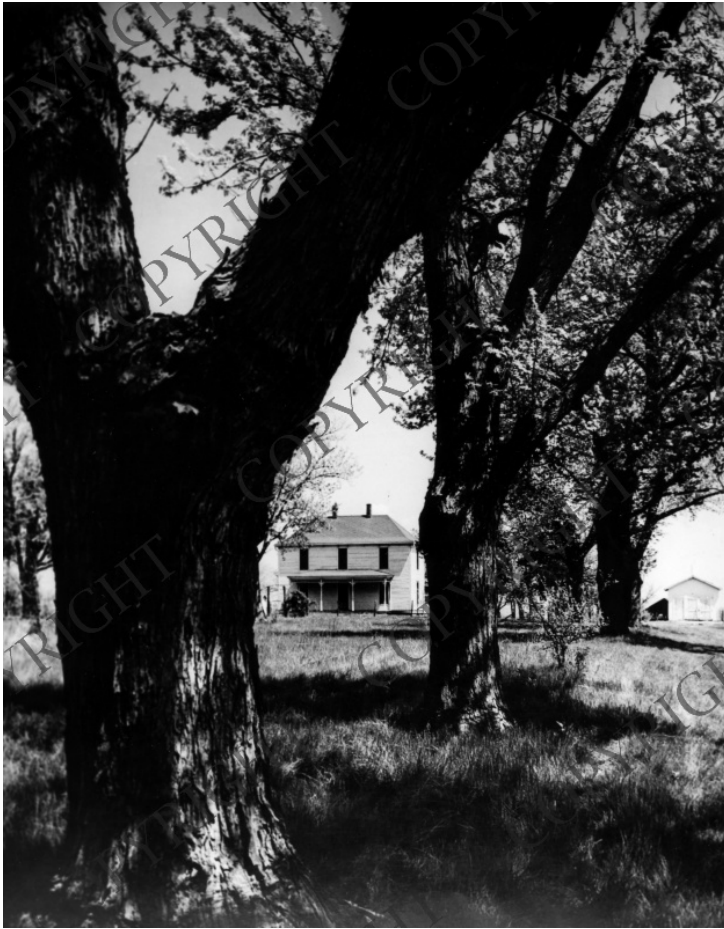

Photo of the Farm Home of Harry S. Truman in Grandview, Missouri

Description

Photo of the farm home of Harry S. Truman in Grandview, Missouri. Nice shot taken between two big trees showing the house and outbuildings.

Date(s)

1945

Accession Number

97-2196

11 x 14 Inches Black & White

Keywords Farms Presidential residences

HST Keywords Missouri - Cities - Grandview; Truman - Homes - Grandview

Rights Copyrighted - This item is copyrighted and cannot be published, reproduced, or otherwise used without the explicit permission of the copyright holder.