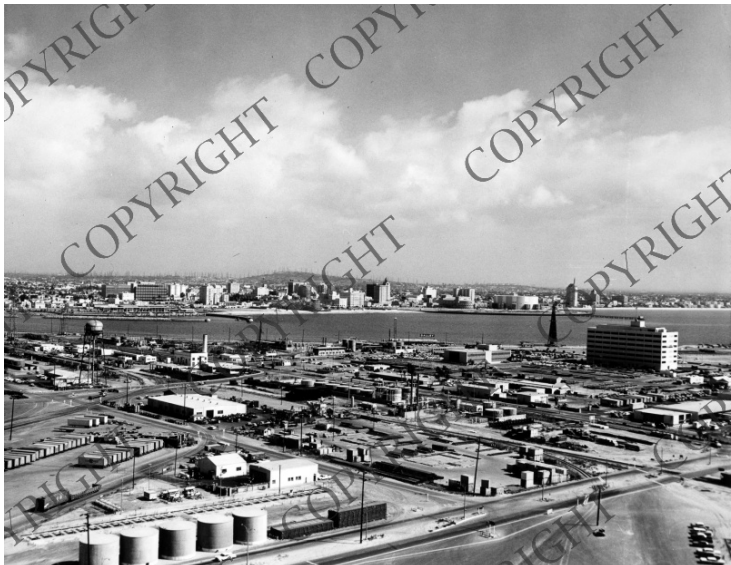

# Photo of waterfront skyline of Long Beach, California

## Description

One of seven photos showing the harbor, beach and waterfront skyline of Long Beach, California.

## Date(s)

**Accession Number** 97-2128

8x10 inches (21x26 cm)      Black & White

**Keywords** Cities and towns

**HST Keywords** California - Long Beach

**Rights** Copyrighted - This item is copyrighted and cannot be published, reproduced, or otherwise used without the explicit permission of the copyright holder.