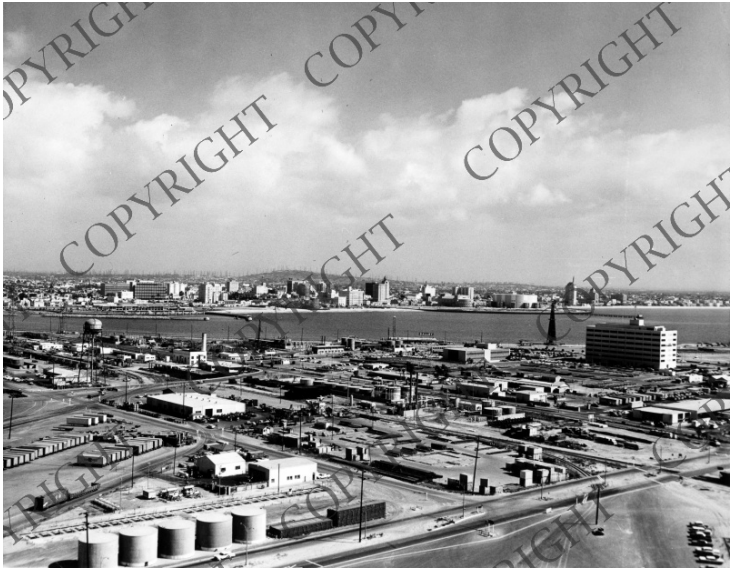

Photo of waterfront skyline of Long Beach, California

Description

One of seven photos showing the harbor, beach and waterfront skyline of Long Beach, California.

Date(s)

Accession Number

97-2128

8x10 inches (21x26 cm) Black & White