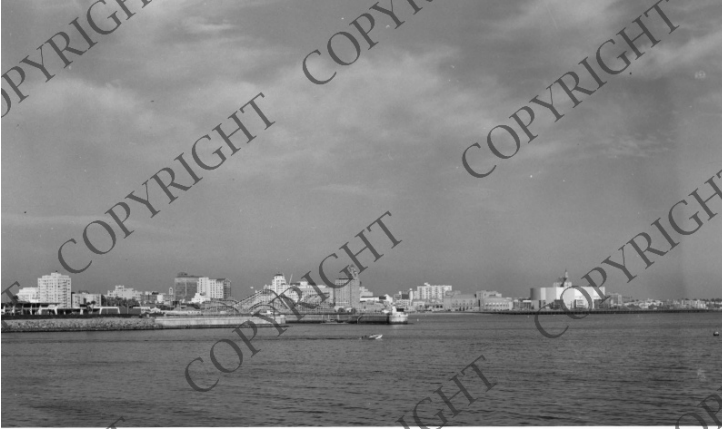

# Photo of the waterfront skyline of Long Beach, California

## Description

One of Seven photos showing the harbor, beach and waterfront skyline of Long Beach, California.

## Date(s)

**Accession Number** 97-2127

8x10 inches (21x26 cm)    Black & White

**Keywords** Cities and towns    Harbors    Water

**HST Keywords** California - Long Beach

**Rights** Copyrighted - This item is copyrighted and cannot be published, reproduced, or otherwise used without the explicit permission of the copyright holder.