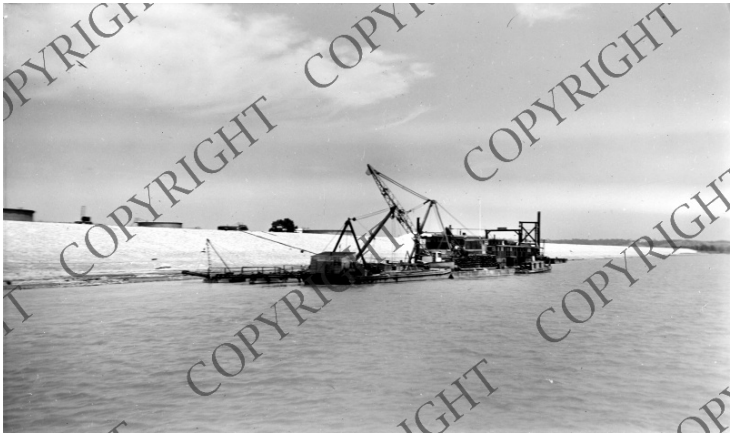

# Crane barge on Missouri River

## Description

An industrial crane on a barge on the Missouri River near Kansas City, Missouri.

Date(s)

1941

Accession Number

60-219-07

8x10 inches (21x26 cm)      Black & White

Related Collection [Harry S. Truman Papers: Papers as U.S. Senator and Vice President](#)