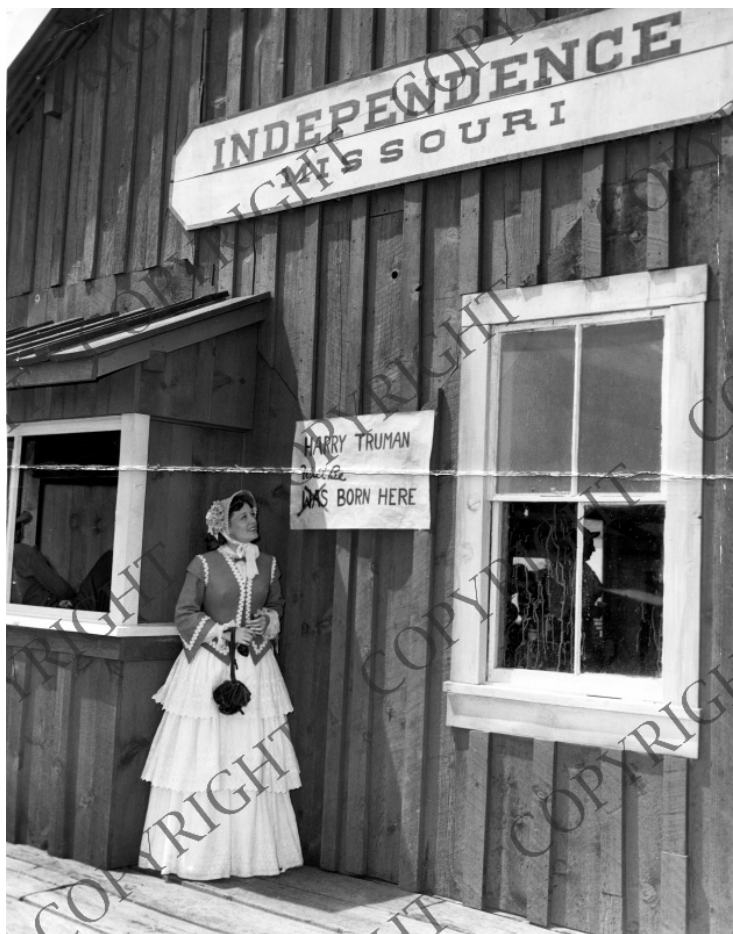

Ellen Drew on set of "The Great Missouri Raid"

Description

Actress Ellen Drew on location in Jamestown, California for the movie "The Great Missouri Raid". This photo was sent to President Harry S. Truman by John Del Valle, Publicity Director of Nat Holt Pictures.

Date(s)

August 1950

Accession Number

60-179-02

10x13 inches Black & White

Related Collection [White House Central Files: President's Personal File](#)

Keywords Actresses

HST Keywords The Great Missouri Raid