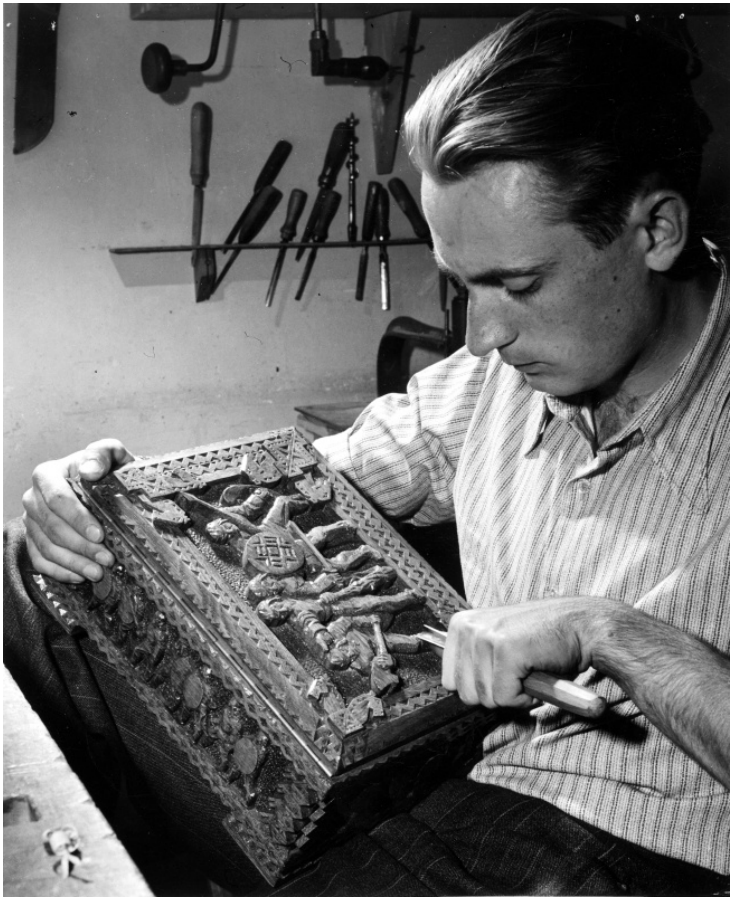

Woodcarver - Endel Cool

Description

Woodcarver, Endel Cool, a displaced person working in a camp in Germany. This photo was sent to President Harry S. Truman by J. Donald Kingsley of the International Refugee Organization. Mr. Kingsley sent President Truman gifts made by people at the camp at an earlier date.

Date(s)

ca.
July 1950

Accession Number 60-172-03

8x10 inches (21x26 cm) Black & White

Related Collection [White House Central Files: President's Personal File](#)

Keywords Men Refugees Folk art

HST Keywords Woodcarver