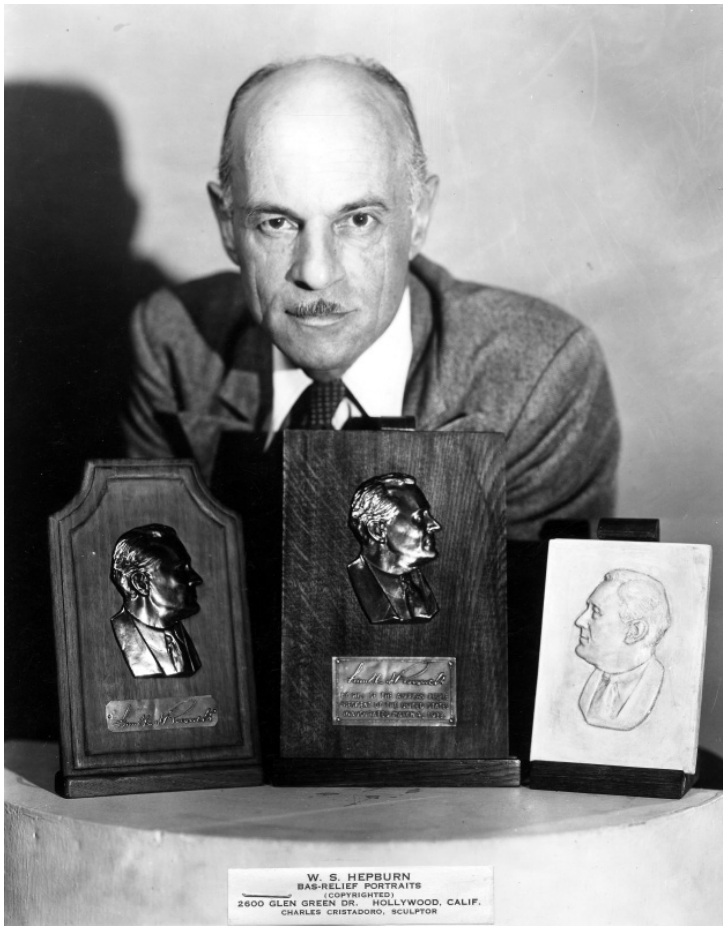

W.S. Hepburn, bas-relief portraits of Roosevelt

Description

W.S. Hepburn of Hollywood, California, poses with bas-relief portraits of President Franklin Delano Roosevelt.

Date(s)

ca.

May 1945

Accession Number 60-106

8x10 inches (21x26 cm) Black & White

Related Collection [White House Central Files: President's Personal File](#)

Keywords Portraits Decorative arts

HST Keywords Roosevelt, Franklin D. - Portraits - Bas relief