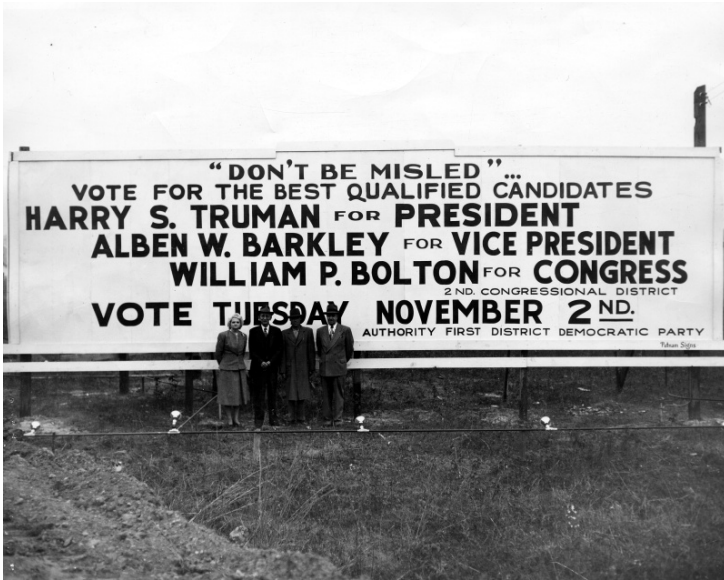

1948 Campaign Sign in support of President Truman

Description

A billboard erected in support of President Truman's campaign in 1948. This was installed in the lawn of Mr. Tony Moscato of Edgewood, Maryland. The men in front of the sign are unidentified.

Date(s)

ca.

December 1948

Accession Number

60-81

8x10 inches (21x26 cm) Black & White

Related Collection [White House Central Files: President's Personal File](#)

Keywords Presidential campaign, 1948 Signs and signboards Advertising, Political