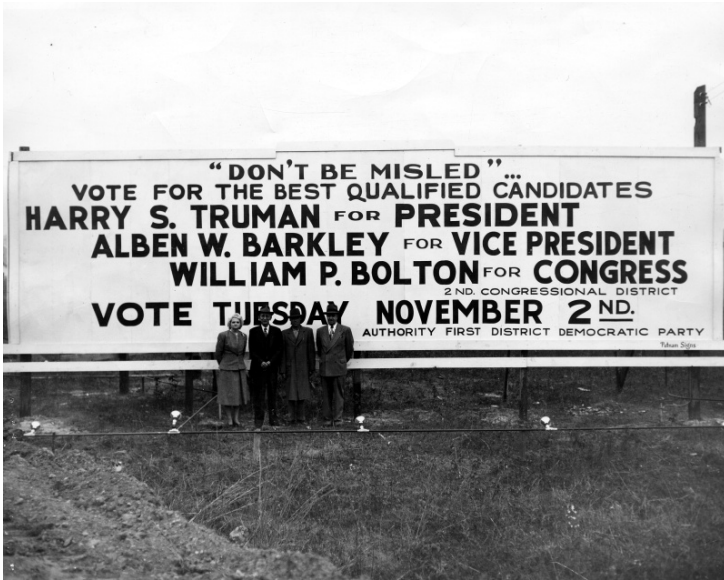

1948 Campaign Sign in support of President Truman

Accession Number 60-81

8x10 inches (21x26 cm) Black & White

Related Collection [White House Central Files: President's Personal File](#)

Keywords Presidential campaign, 1948 Signs and signboards Advertising, Political

HST Keywords Sign - "Don't Be Misled"; Truman - Campaigns - Presidential - 1948 General File

Rights The Library is unaware of any copyright claims to this item; use at your own risk.

Note: If you use this image, rights assessment and attribution are your responsibility.

Description

A billboard erected in support of President Truman's campaign in 1948. This was installed in the lawn of Mr. Tony Moscato of Edgewood, Maryland. The men in front of the sign are unidentified.