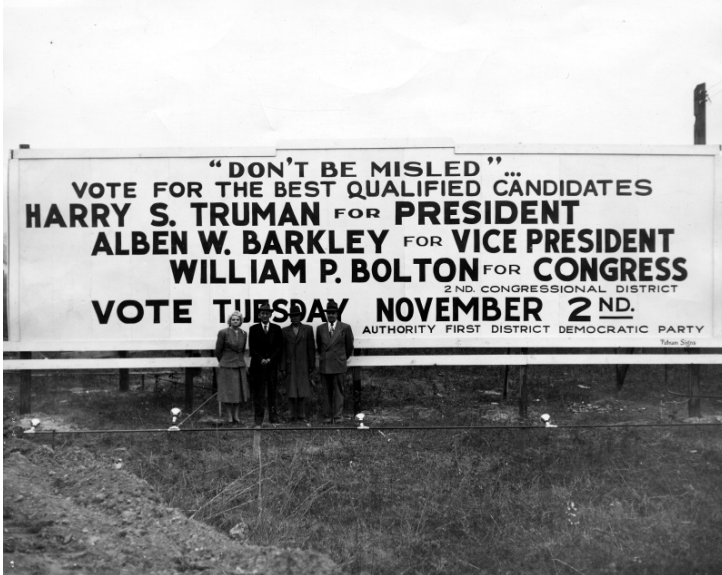

1948 Campaign Sign in support of President Truman

Description

A billboard erected in support of President Truman's campaign in 1948. This was installed in the lawn of Mr. Tony Moscato of Edgewood, Maryland. The men in front of the sign are unidentified.

Date(s)

ca.

December 1948

Accession Number

60-81

8x10 inches (21x26 cm) Black & White

Related Collection [White House Central Files: President's Personal File](#)

Keywords Presidential campaign, 1948 Signs and signboards Advertising, Political