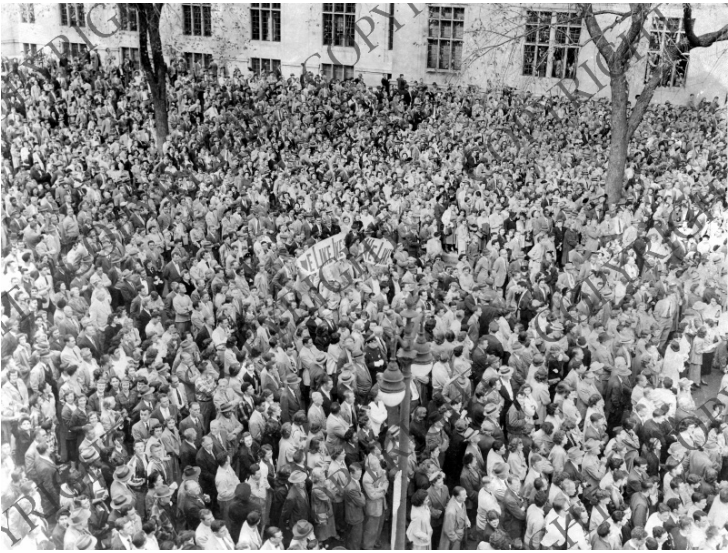

Crowd in Hartford, Connecticut

Description

Crowd assembled in Hartford, Connecticut to hear President Harry S. Truman (not pictured) speak from the rear platform of a train on behalf of Democratic Presidential candidate Adlai Stevenson. In the center of the crowd can be seen a sign reading: "We Like Ike". Donor: Reid MacCluggage, The Hartford Courant.

Date(s)

October 16, 1952

Accession Number

2004-242

8x6.25 inches Black & White

Keywords Crowds Presidential campaign trips Presidential campaign, 1952 Signs and signboards

HST Keywords Connecticut - Hartford; Truman - Addresses - Political campaigns - 1952; Truman - Campaigns - 1952