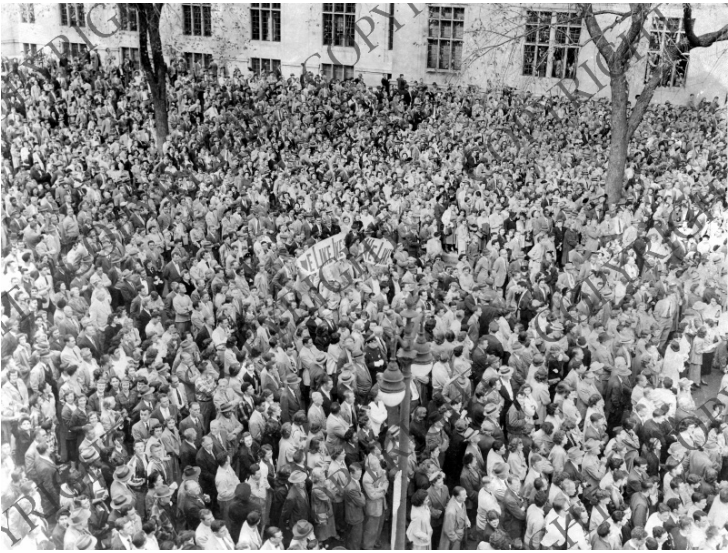

Crowd in Hartford, Connecticut

Description

Crowd assembled in Hartford, Connecticut to hear President Harry S. Truman (not pictured) speak from the rear platform of a train on behalf of Democratic Presidential candidate Adlai Stevenson. In the center of the crowd can be seen a sign reading: "We Like Ike". Donor: Reid MacCluggage, The Hartford Courant.

Date(s)

October 16, 1952

Accession Number 2004-242

8x6.25 inches Black & White

Keywords Crowds Presidential campaign trips Presidential campaign, 1952 Signs and signboards

HST Keywords Connecticut - Hartford; Truman - Addresses - Political campaigns - 1952; Truman - Campaigns - 1952