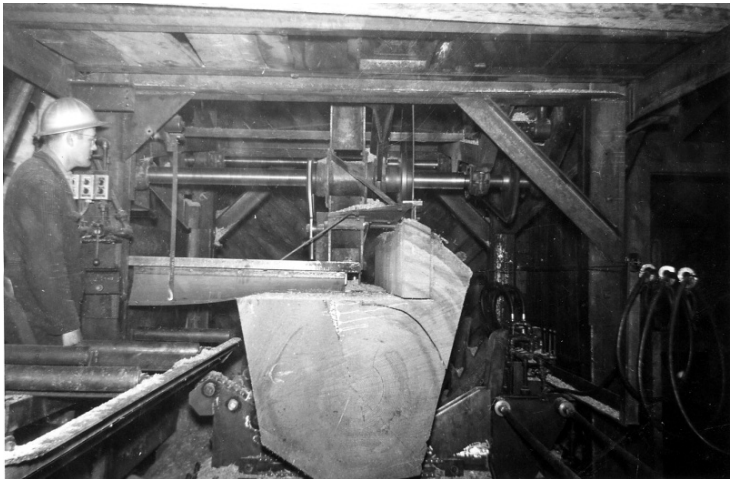

## Description

Snapshot of a Verti-Kut woods mill in Oregon, showing a log turning on a fifth side to saw maximum VG cants (70-80%). The man in the photo is unidentified.