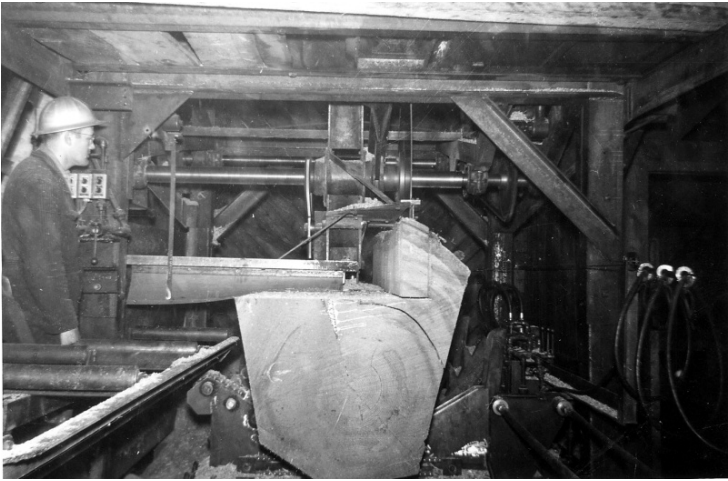

Verti-Kut woods mill in Oregon

Description

Snapshot of a Verti-Kut woods mill in Oregon, showing a log turning on a fifth side to saw maximum VG cants (70-80%). The man in the photo is unidentified.

Date(s)

ca.
1950

Accession Number 2004-147

5x3 inches Black & White

Related Collection [Goldy, Daniel L. Papers](#)

Keywords Lumber trade

HST Keywords Factory; Oregon - Clatsop County; Verti-Kut Mill

Rights The Library is unaware of any copyright claims to this item; use at your own risk.