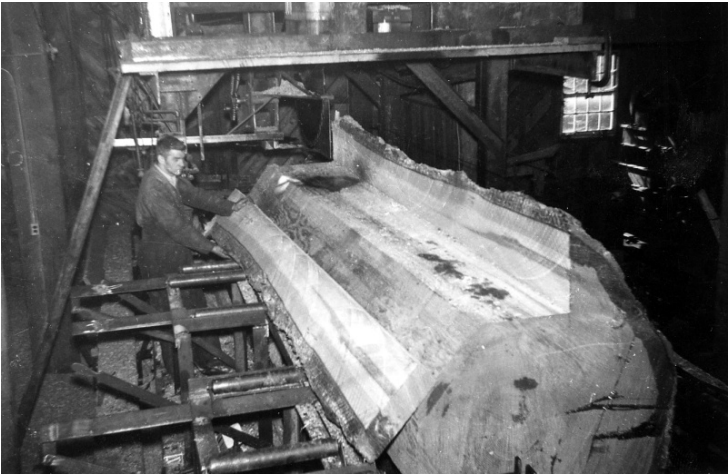

Oregon lumber mill in operation

Description

Snapshot of a Verti-Kut woods mill in Oregon, showing saws shifting down or sideways to cut around rot in a log. The man in the photo is unidentified.

Date(s)

ca.
1950

Accession Number 2004-146

5x3 inches Black & White

Related Collection [Goldy, Daniel L. Papers](#)

Keywords Lumber trade

HST Keywords Factory; Oregon - Clatsop County; Verti-Kut Mill

Rights The Library is unaware of any copyright claims to this item; use at your own risk.