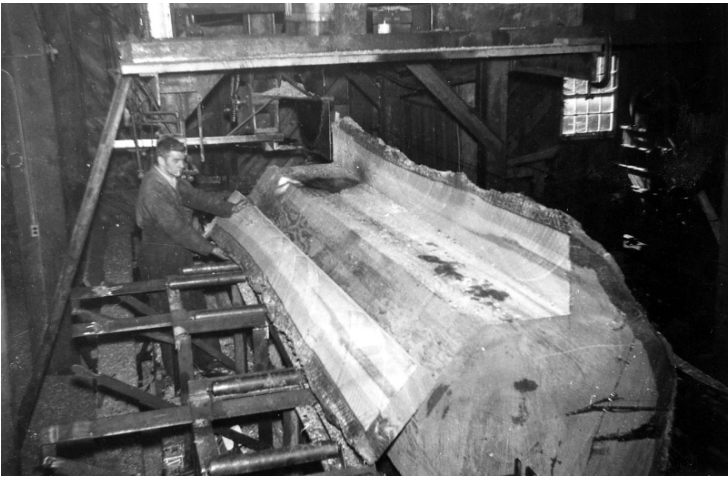

Oregon lumber mill in operation

Description

Snapshot of a Verti-Kut woods mill in Oregon, showing saws shifting down or sideways to cut around rot in a log. The man in the photo is unidentified.

Date(s)

ca.
1950

Accession Number 2004-146

5x3 inches Black & White

Related Collection [Goldy, Daniel L. Papers](#)

Keywords Lumber trade

HST Keywords Factory; Oregon - Clatsop County; Verti-Kut Mill

Rights The Library is unaware of any copyright claims to this item; use at your own risk.