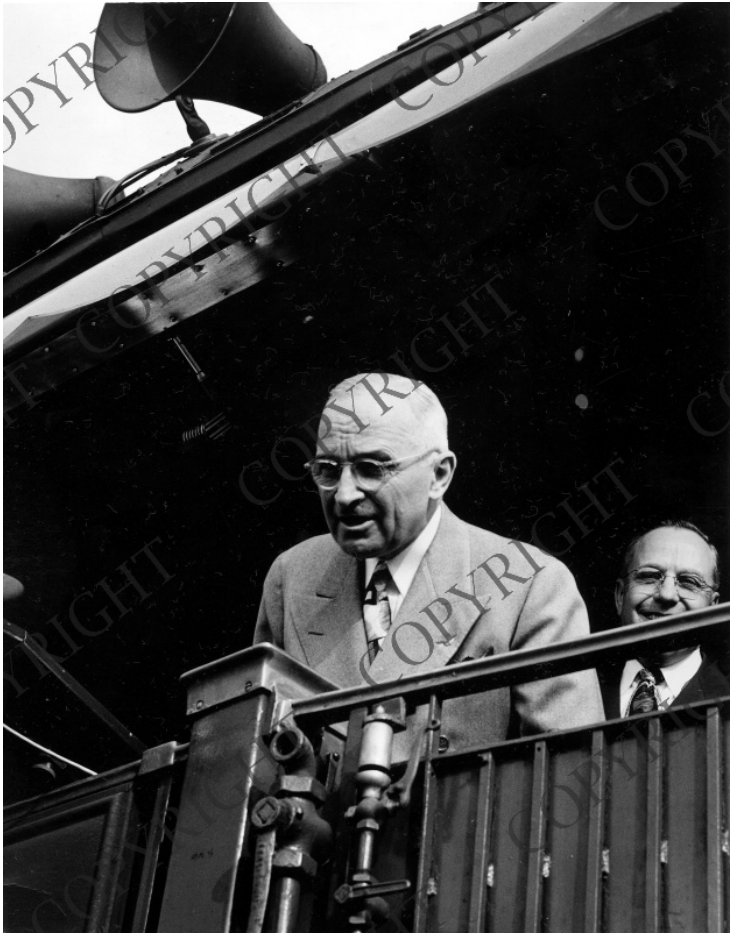

Truman on whistlestop in California

Description

President Harry S. Truman campaigns from the back of a train at a whistlestop in Burbank, California. The man in the background is unidentified. From: Robert Godwin.

Date(s)

September 23, 1948

Accession Number

2004-5

8x10 inches (21x26 cm) Black & White

Keywords Presidential campaign trips Presidential campaign, 1948 Presidents Railroads

HST Keywords California - Burbank; Trains - Truman - 1948; Truman - Campaigns - Presidential - 1948 - California - Burbank

People Pictured Truman, Harry S., 1884-1972

Rights Copyrighted - This item is copyrighted and cannot be published, reproduced, or otherwise used without the explicit permission of the copyright holder.