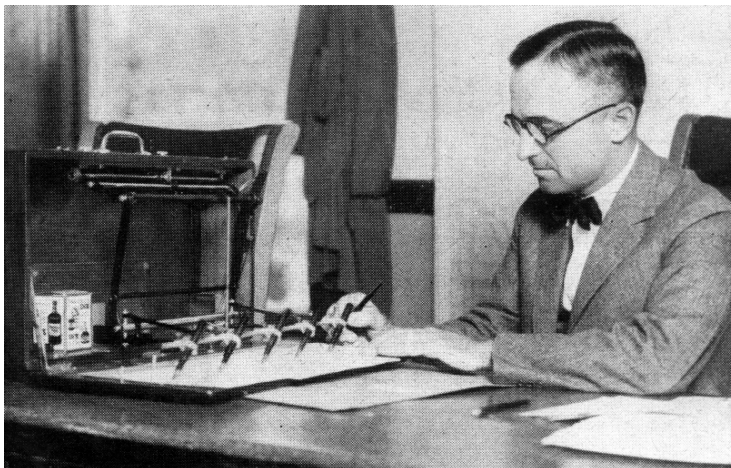

Judge Harry S. Truman

Description

Judge Harry S. Truman uses a machine to sign multiple checks at once. This photograph was taken when Truman was the presiding Judge of Jackson County, Missouri. See also 64-1514 for better version of this photo.

Date(s)

September 1927

Accession Number 59-1578

8x10 inches (21x26 cm) Black & White

Keywords County government

HST Keywords Truman - Portraits - Profile; Truman - Judge - By Date

People Pictured Truman, Harry S., 1884-1972