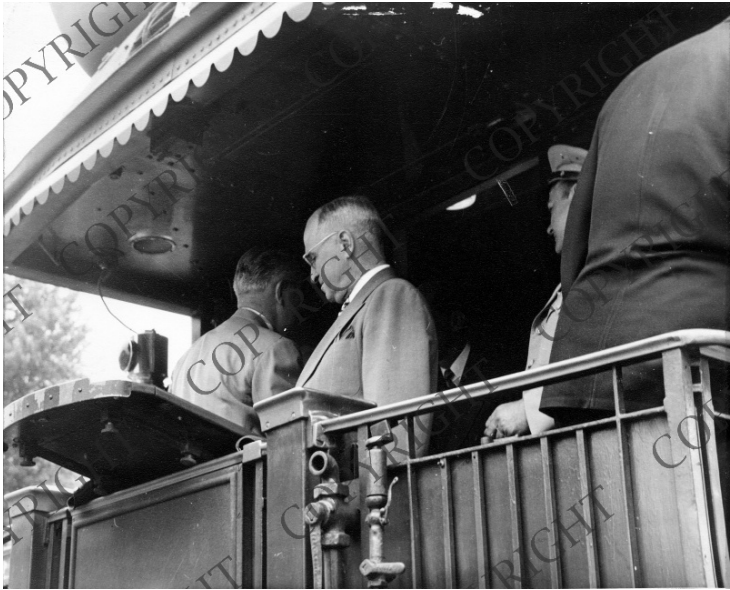

# Truman on the back of a train in Sedalia, MO

## Description

President Harry S. Truman (second from left) stands on the back of the Presidential Train at a stop in Sedalia, Missouri, June 1948. All other men are unidentified. The man in the hat on the right (party obscured) is General Wallace Graham. Donor: Sam Highlyman, Sedalia Lodge No. 125, Benevolent and Protective Order of Elks, Sedalia, Missouri.