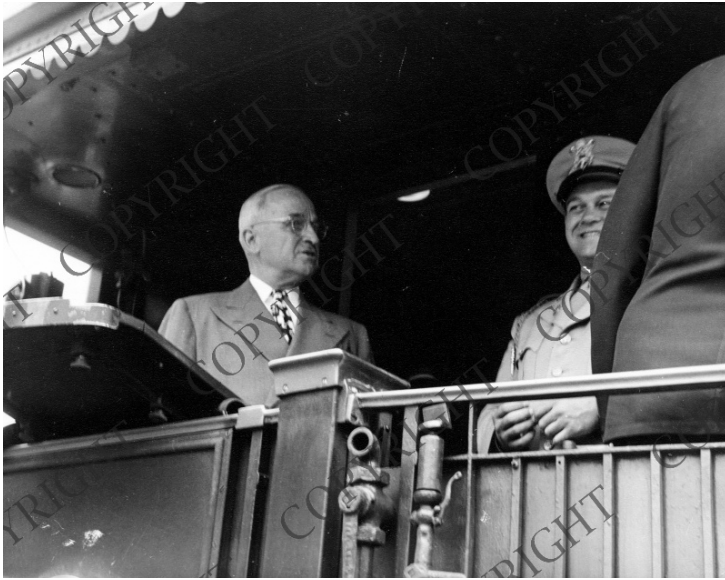

Truman on the back of a train in Sedalia, MO

Description

President Harry S. Truman (left) speaks to other (unidentified) passengers on the Presidential Train at a stop in Sedalia, Missouri, June 1948. The man next to President Truman on the right is General Wallace Graham. Donor: Sam Highlyman, Sedalia Lodge No. 125, Benevolent and Protective Order of Elks, Sedalia, Missouri.

Date(s)

June 17, 1948

Accession Number 59-1527-05

8x10 inches (21x26 cm) Black & White

Keywords Generals Presidential advisors Presidential campaign, 1948 Presidents Railroads

HST Keywords Truman - Campaigns - Presidential - 1948 - Missouri; Trains - Truman Aboard; Missouri - Cities - Sedalia

People Pictured Graham, Wallace Harry, 1910-1996 Truman, Harry S., 1884-1972

Rights Copyrighted - This item is copyrighted and cannot be published, reproduced, or otherwise used without the explicit permission of the copyright holder.