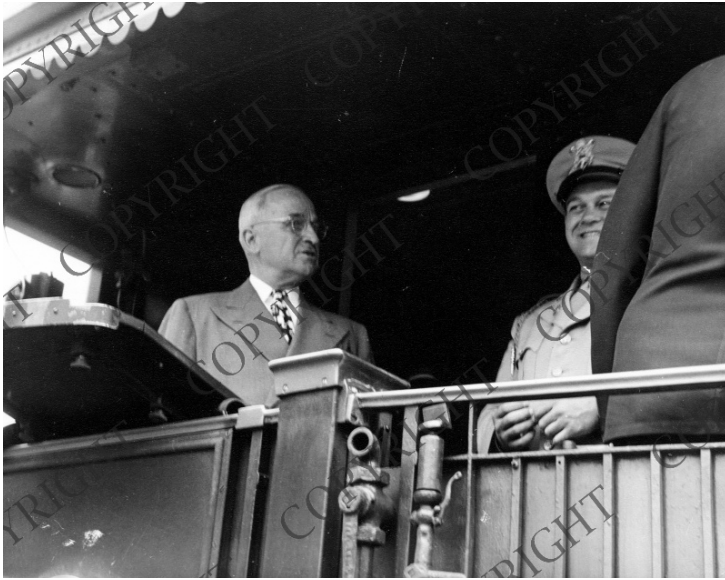

Truman on the back of a train in Sedalia, MO

Description

President Harry S. Truman (left) speaks to other (unidentified) passengers on the Presidential Train at a stop in Sedalia, Missouri, June 1948. The man next to President Truman on the right is General Wallace Graham. Donor: Sam Highlyman, Sedalia Lodge No. 125, Benevolent and Protective Order of Elks, Sedalia, Missouri.

Date(s)

June 17, 1948

Accession Number
59-1527-05

8x10 inches (21x26 cm) Black & White

Keywords Generals Presidential advisors Presidential campaign, 1948 Presidents Railroads

HST Keywords Truman - Campaigns - Presidential - 1948 - Missouri; Trains - Truman Aboard; Missouri - Cities - Sedalia

People Pictured Graham, Wallace Harry, 1910-1996 Truman, Harry S., 1884-1972

Rights Copyrighted - This item is copyrighted and cannot be published, reproduced, or otherwise used without the explicit permission of the copyright holder.