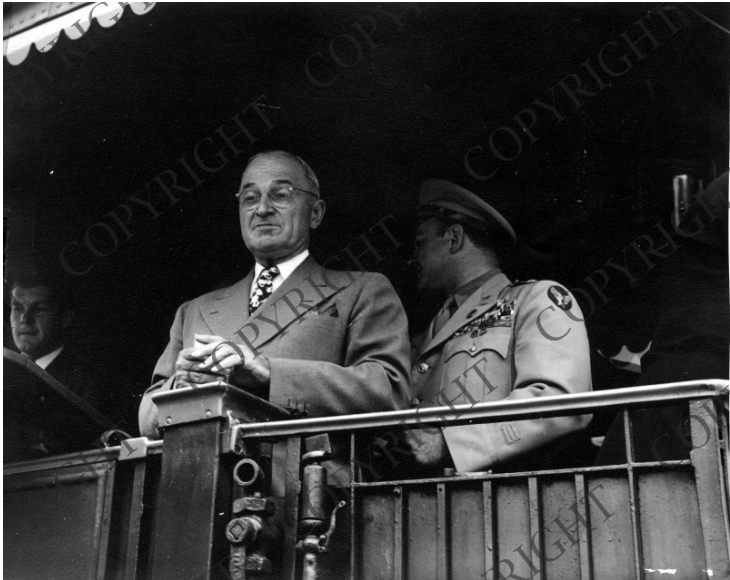

Truman on the back of a train in Sedalia, MO

Description

President Harry S. Truman (second from left) waits to speak from the Presidential Train at a stop in Sedalia, Missouri, June 1948. The man behind President Truman on the right is General Wallace Graham. Donor: Sam Highlyman, Sedalia Lodge No. 125, Benevolent and Protective Order of Elks, Sedalia, Missouri.

Date(s)
June 17, 1948

Accession Number
59-1527-04

8x10 inches (21x26 cm) Black & White

Keywords Generals Presidential advisors Presidential campaign, 1948 Presidents Railroads

HST Keywords Truman - Campaigns - Presidential - 1948 - Missouri; Trains - Truman Aboard; Missouri - Cities - Sedalia

People Pictured Graham, Wallace Harry, 1910-1996 Truman, Harry S., 1884-1972

Rights Copyrighted - This item is copyrighted and cannot be published, reproduced, or otherwise used without the explicit permission of the copyright holder.