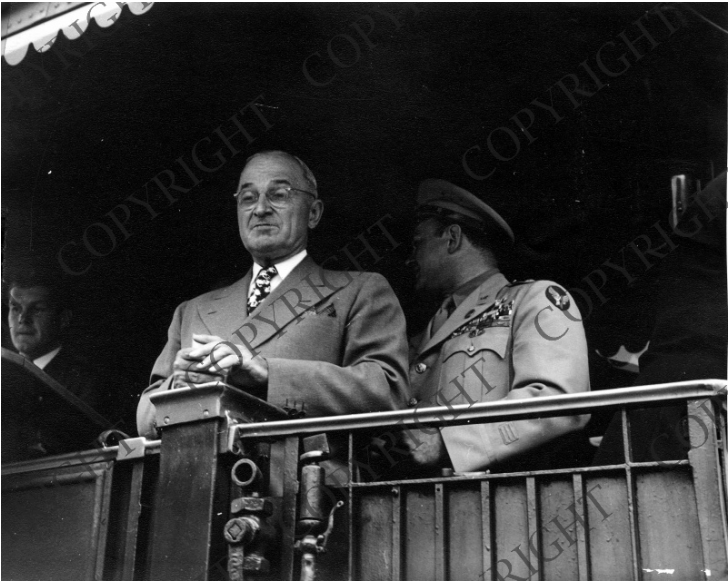

# Truman on the back of a train in Sedalia, MO

## Description

President Harry S. Truman (second from left) waits to speak from the Presidential Train at a stop in Sedalia, Missouri, June 1948. The man behind President Truman on the right is General Wallace Graham. Donor: Sam Highlyman, Sedalia Lodge No. 125, Benevolent and Protective Order of Elks, Sedalia, Missouri.

## Date(s)

June 17, 1948

**Accession Number** 59-1527-04

8x10 inches (21x26 cm)    Black & White

**Keywords** Generals    Presidential advisors    Presidential campaign, 1948    Presidents    Railroads

**HST Keywords** Truman - Campaigns - Presidential - 1948 - Missouri; Trains - Truman Aboard; Missouri - Cities - Sedalia

**People Pictured** Graham, Wallace Harry, 1910-1996    Truman, Harry S., 1884-1972

**Rights** Copyrighted - This item is copyrighted and cannot be published, reproduced, or otherwise used without the explicit permission of the copyright holder.