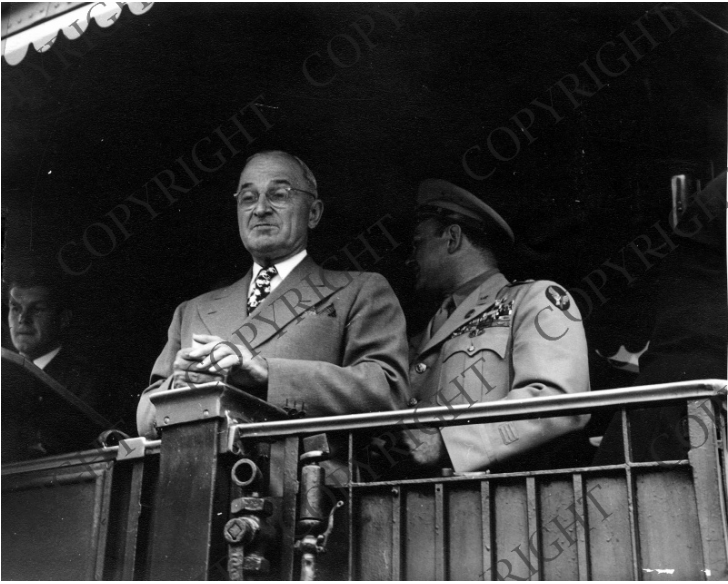

# Truman on the back of a train in Sedalia, MO

## Description

President Harry S. Truman (second from left) waits to speak from the Presidential Train at a stop in Sedalia, Missouri, June 1948. The man behind President Truman on the right is General Wallace Graham. Donor: Sam Highlyman, Sedalia Lodge No. 125, Benevolent and Protective Order of Elks, Sedalia, Missouri.

Date(s)

June 17, 1948

Accession Number

59-1527-04

8x10 inches (21x26 cm) Black & White

Keywords Generals Presidential advisors Presidential campaign, 1948 Presidents Railroads

HST Keywords Truman - Campaigns - Presidential - 1948 - Missouri; Trains - Truman Aboard; Missouri - Cities - Sedalia

People Pictured Graham, Wallace Harry, 1910-1996 Truman, Harry S., 1884-1972

Rights Copyrighted - This item is copyrighted and cannot be published, reproduced, or otherwise used without the explicit permission of the copyright holder.