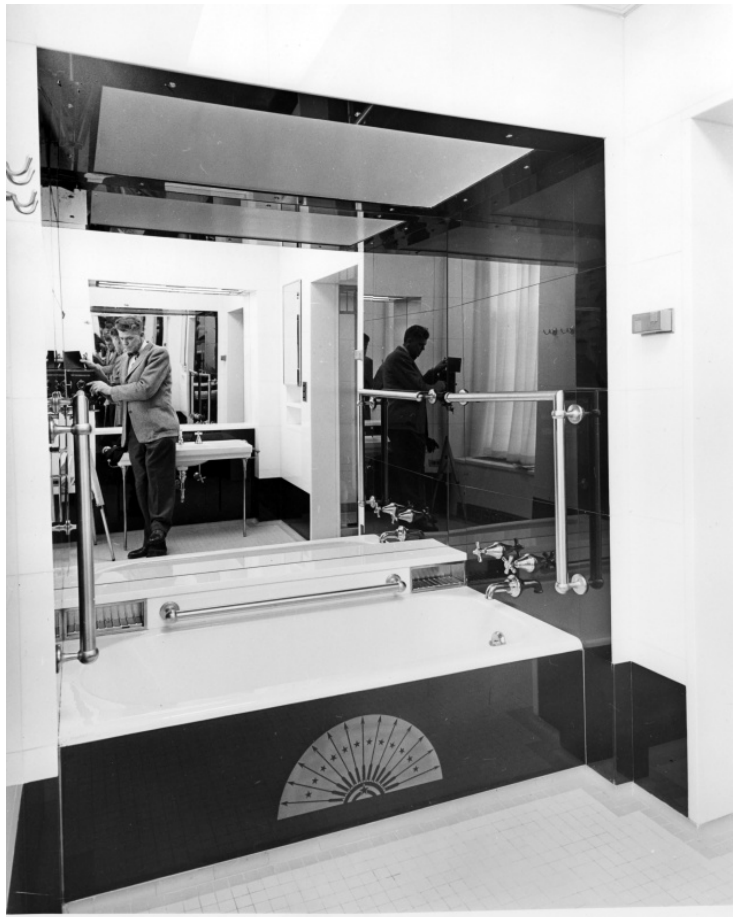

Northeast view in bathroom number 218 after White House renovation

Description

Northeast view in bathroom number 218 after renovation of the White House. Photographer Abbie Rowe can be seen in mirror.

Date(s)

March 24, 1952

Accession Number 71-690

8x10 inches (21x26 cm) Black & White

Related Collection [Harry S. Truman Papers](#)

Keywords Building repair and reconstruction Dwellings Photographers Presidential residences
Renovation (Architecture)