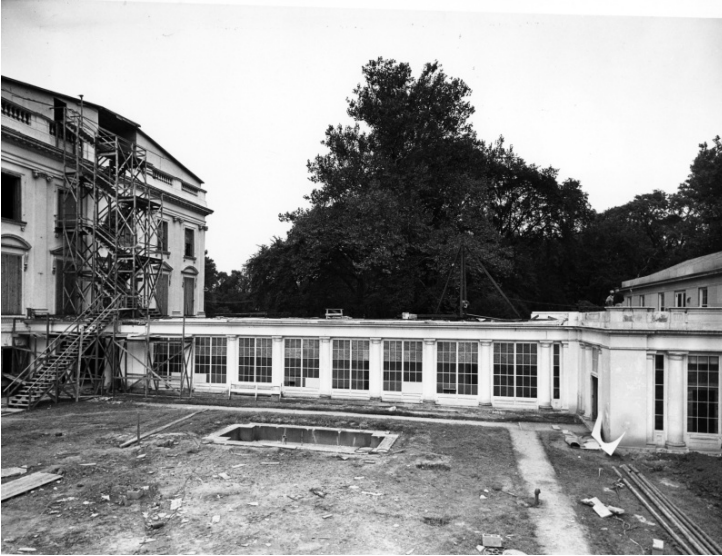

# Photograph of the south face of the east terrace during renovation of the White House

## Description

Photograph of the south face of the east terrace which is being removed for alterations and additions, during the renovation of the White House.

## Date(s)

September 25, 1950

**Accession Number** 71-364

8x10 inches (21x26 cm)    Black & White

**Related Collection** [Harry S. Truman Papers](#)

**Keywords** Building repair and reconstruction    Dwellings    Historic buildings    Presidential residences  
Renovation (Architecture)