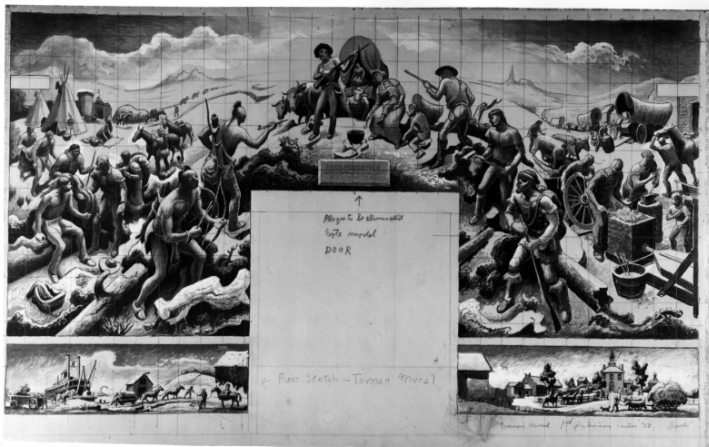

Preliminary sketch for Benton mural

Description

Preliminary sketch for mural, titled "Truman Mural 1st Preliminary Cartoon 58". Gouache drawing of entire mural on paper. Predellas are cut out and adhered to main drawing. Marked off in pencil in 13/16 inch squares. Sketch includes plaque on mural over doorway. Pencil noted in Benton's hand, "Plaque to be eliminated/note model/door/first sketch-Truman mural/[Title]". Signed bottom right, "BENTON". The size of the original art is 17 1/2 inches by 27 1/4 inches. The original art is in the Truman Library Museum Collection. Donor of object: Thomas Hart Benton Estate.