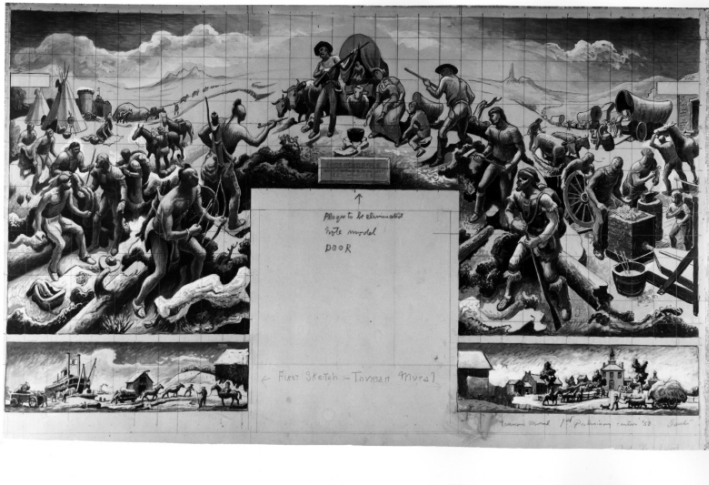

Preliminary sketch for Benton mural

Description

Preliminary sketch for mural, titled "Truman Mural 1st Preliminary Cartoon 58". Gouache drawing of entire mural on paper. Predellas are cut out and adhered to main drawing. Marked off in pencil in 13/16 inch squares. Sketch includes plaque on mural over doorway. Pencil noted in Benton's hand, "Plaque to be eliminated/note model/door/first sketch-Truman mural/[Title]". Signed bottom right, "BENTON". The size of the original art is 17 1/2 inches by 27 1/4 inches. The original art is in the Truman Library Museum Collection. Donor of object: Thomas Hart Benton Estate.