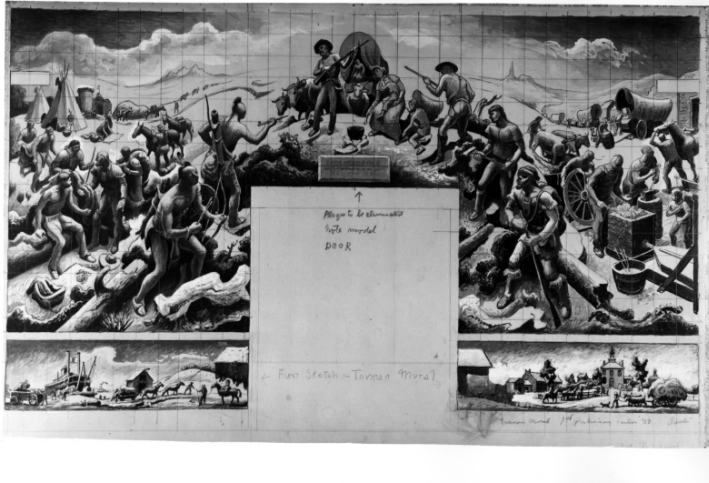

Preliminary sketch for Benton mural

Description

Preliminary sketch for mural, titled "Truman Mural 1st Preliminary Cartoon 58". Gouache drawing of entire mural on paper. Predellas are cut out and adhered to main drawing. Marked off in pencil in 13/16 inch squares. Sketch includes plaque on mural over doorway. Pencil noted in Benton's hand, "Plaque to be eliminated/note model/door/first sketch-Truman mural/[Title]". Signed bottom right, "BENTON". The size of the original art is 17 1/2 inches by 27 1/4 inches. The original art is in the Truman Library Museum Collection. Donor of object: Thomas Hart Benton Estate.