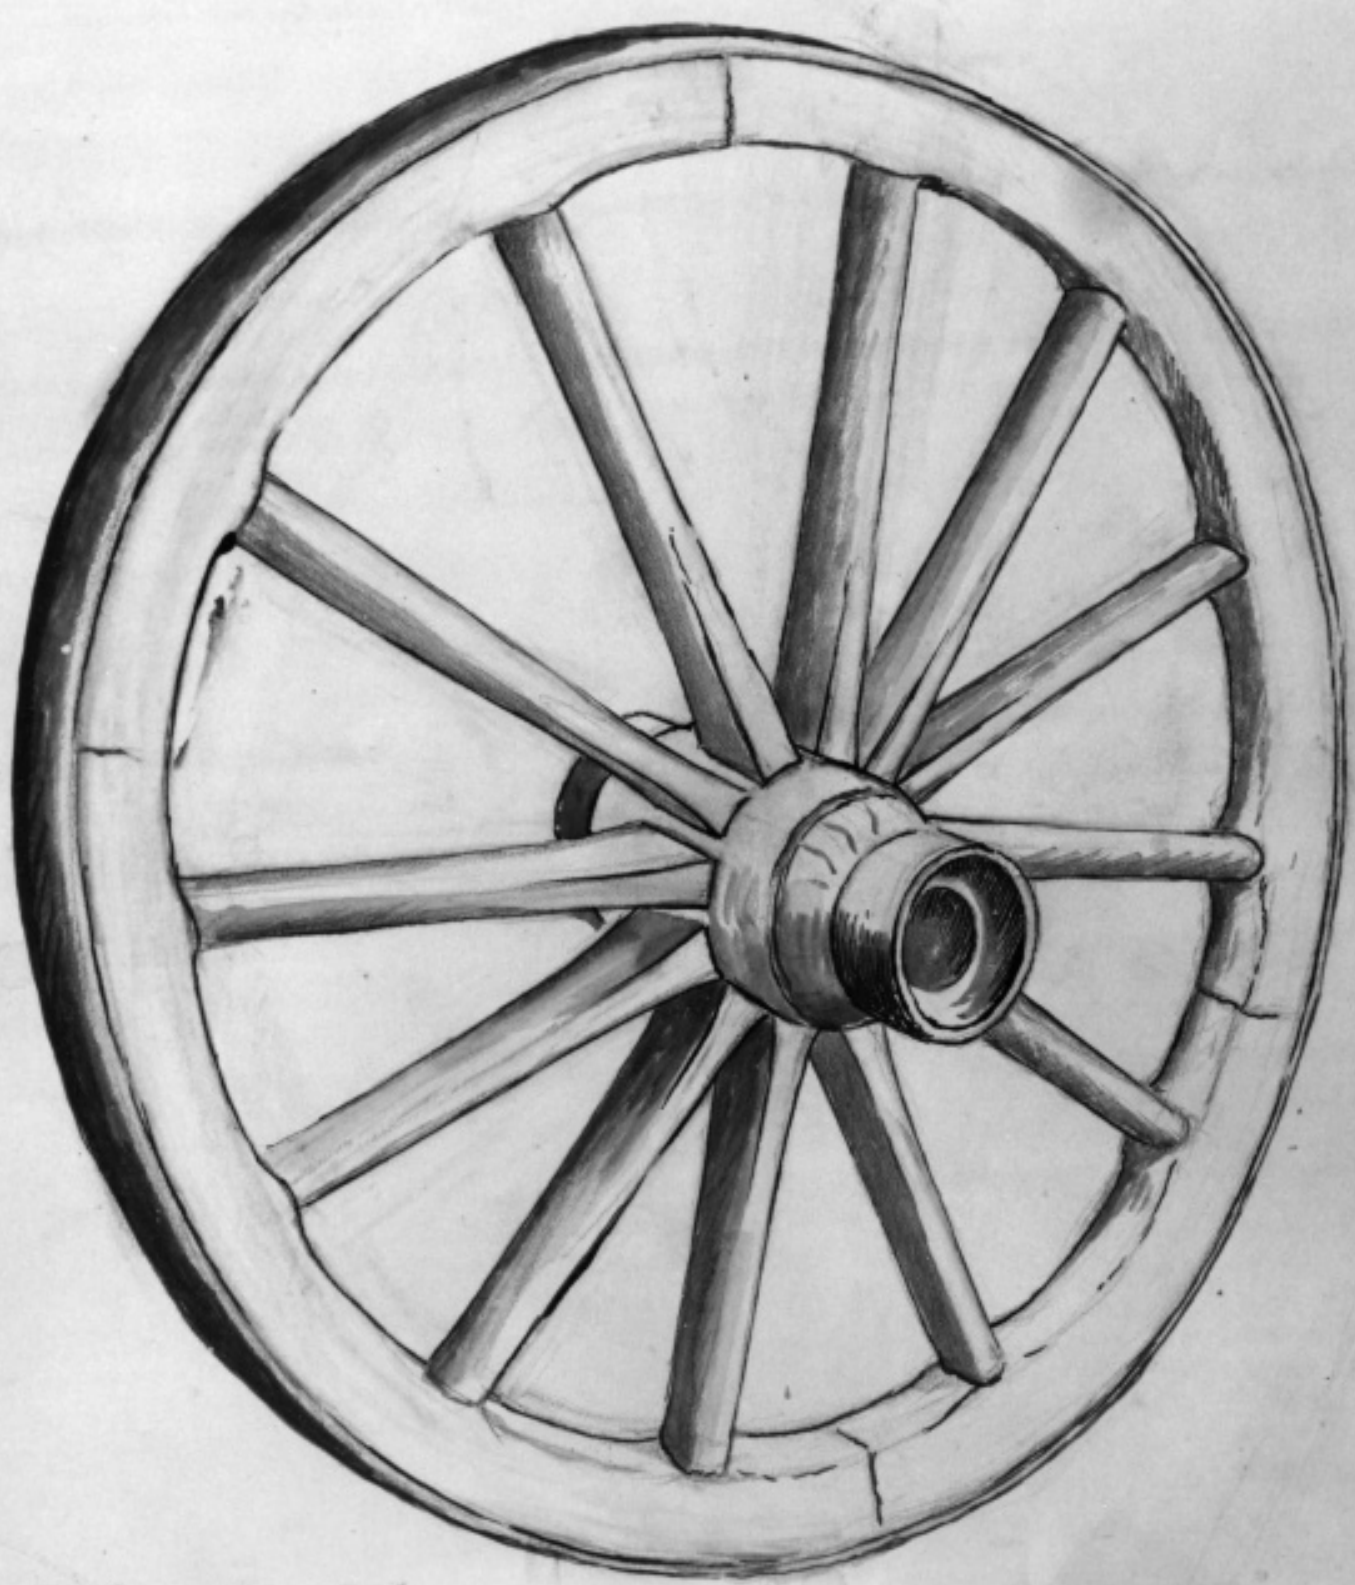

# **Benton Mural sketch, "Wagon Wheel"**

Prospective Study of Wagon Wheel  
Truman L.  
J.

Bent

Accession Number

78-299

**Description**

Inked sketch of wagon wheel done by Thomas Hart Benton in preparation for his mural in the lobby of the Harry S. Truman Library. The sketch is done in brown, black, and white, and titled "Perspective study of wagon wheel Truman L" in the lower left, and signed "BENTON" in the lower right. The size of the original art is 12 1/2 inches by 10 3/4 inches. The original artwork is in the Truman Library Museum Collection. Donor of object: Thomas Hart Benton Estate.

Benton - Mural - Sketch - Wagon Wheel; Wagon Wheel - Benton Mural - Sketch

Rights

The Library is unaware of any copyright claims to this item; use at your own risk.

**Note: If you use this image, rights assessment and attribution are your responsibility.**