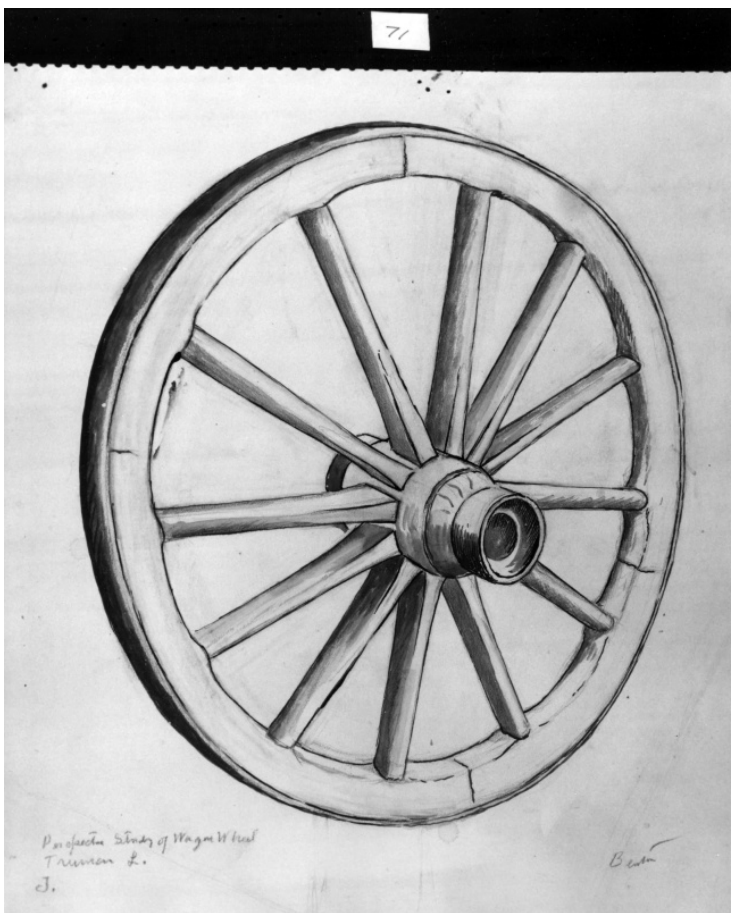

Benton Mural sketch, "Wagon Wheel"

Description

Inked sketch of wagon wheel done by Thomas Hart Benton in preparation for his mural in the lobby of the Harry S. Truman Library. The sketch is done in brown, black, and white, and titled "Perspective study of wagon wheel Truman L" in the lower left, and signed "BENTON" in the lower right. The size of the original art is 12 1/2 inches by 10 3/4 inches. The original artwork is in the Truman Library Museum Collection. Donor of object: Thomas Hart Benton Estate.

Date(s)

June 15, 1975

Accession Number

78-299

8x10 inches (21x26 cm) Black & White

Keywords Artists' preparatory studies Mural painting and decoration

HST Keywords Benton - Mural - Sketch - Wagon Wheel; Wagon Wheel - Benton Mural - Sketch