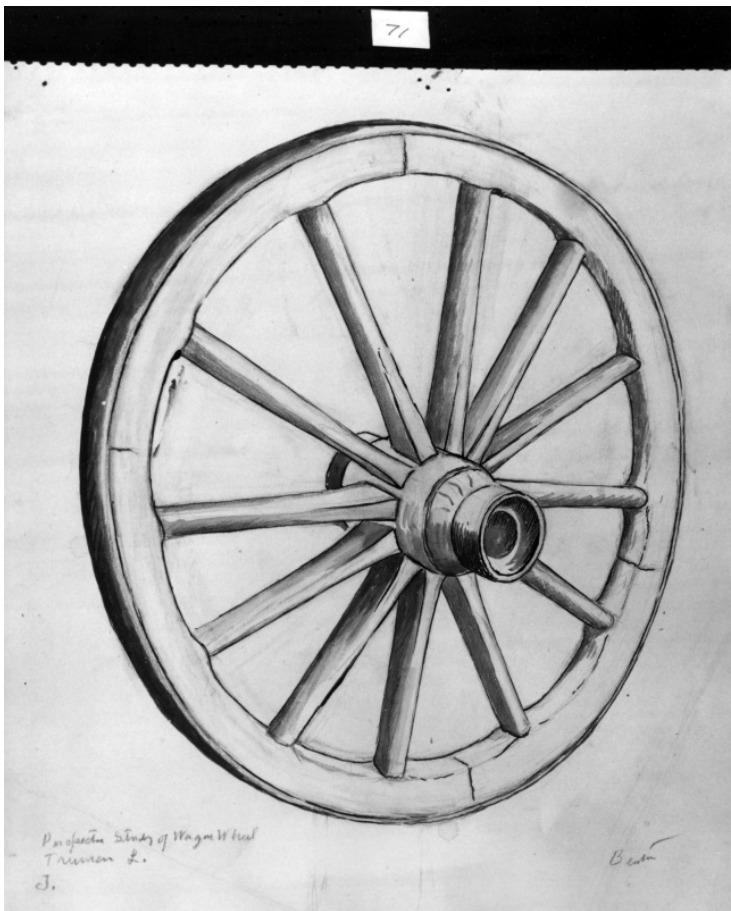

Benton Mural sketch, "Wagon Wheel"

Description

Inked sketch of wagon wheel done by Thomas Hart Benton in preparation for his mural in the lobby of the Harry S. Truman Library. The sketch is done in brown, black, and white, and titled "Perspective study of wagon wheel Truman L" in the lower left, and signed "BENTON" in the lower right. The size of the original art is 12 1/2 inches by 10 3/4 inches. The original artwork is in the Truman Library Museum Collection. Donor of object: Thomas Hart Benton Estate.

Date(s)

June 15, 1975

Accession Number

78-299

8x10 inches (21x26 cm) Black & White

Keywords Artists' preparatory studies Mural painting and decoration

HST Keywords Benton - Mural - Sketch - Wagon Wheel; Wagon Wheel - Benton Mural - Sketch