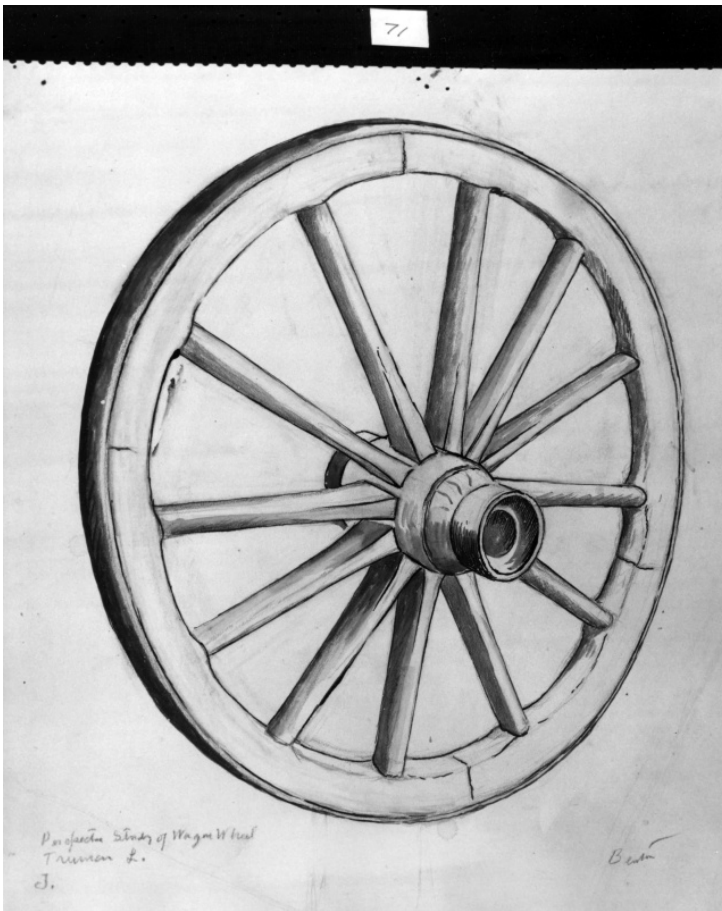

Benton Mural sketch, "Wagon Wheel"

Description

Inked sketch of wagon wheel done by Thomas Hart Benton in preparation for his mural in the lobby of the Harry S. Truman Library. The sketch is done in brown, black, and white, and titled "Perspective study of wagon wheel Truman L" in the lower left, and signed "BENTON" in the lower right. The size of the original art is 12 1/2 inches by 10 3/4 inches. The original artwork is in the Truman Library Museum Collection. Donor of object: Thomas Hart Benton Estate.

Date(s)

June 15, 1975

Accession Number 78-299

8x10 inches (21x26 cm) Black & White

Keywords Artists' preparatory studies Mural painting and decoration

HST Keywords Benton - Mural - Sketch - Wagon Wheel; Wagon Wheel - Benton Mural - Sketch