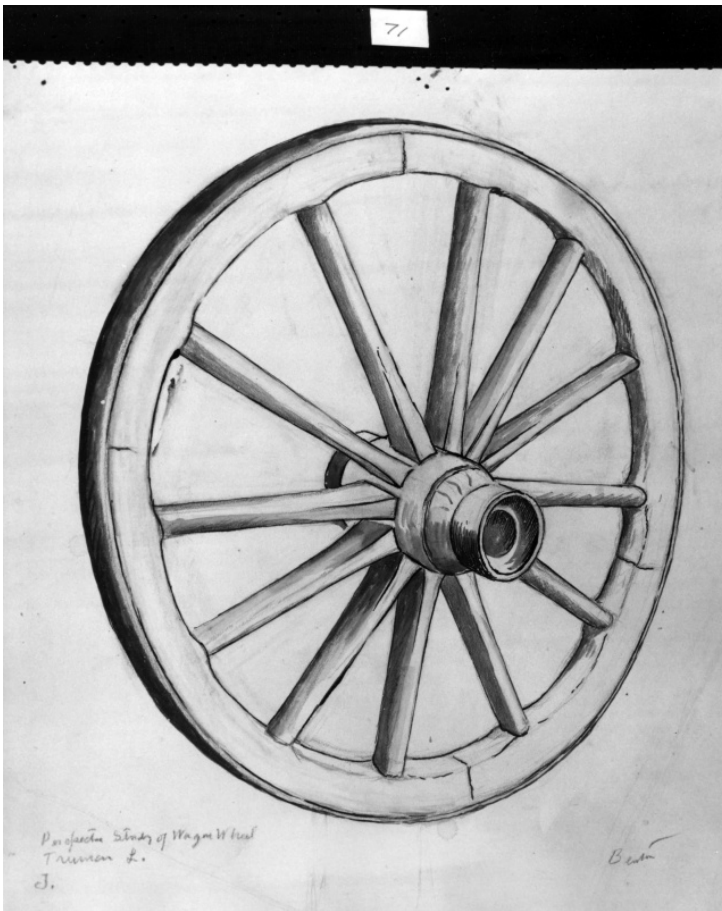

# Benton Mural sketch, "Wagon Wheel"

## Description

Inked sketch of wagon wheel done by Thomas Hart Benton in preparation for his mural in the lobby of the Harry S. Truman Library. The sketch is done in brown, black, and white, and titled "Perspective study of wagon wheel Truman L" in the lower left, and signed "BENTON" in the lower right. The size of the original art is 12 1/2 inches by 10 3/4 inches. The original artwork is in the Truman Library Museum Collection. Donor of object: Thomas Hart Benton Estate.

## Date(s)

June 15, 1975

**Accession Number** 78-299

8x10 inches (21x26 cm) Black & White

**Keywords** Artists' preparatory studies Mural painting and decoration

**HST Keywords** Benton - Mural - Sketch - Wagon Wheel; Wagon Wheel - Benton Mural - Sketch