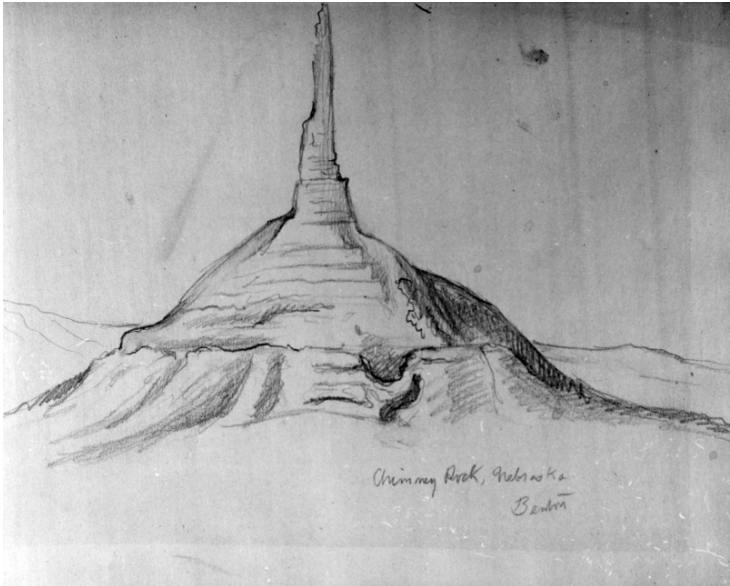

Sketch, "Chimney Rock, Nebraska"

Description

Pencil sketch done by Thomas Hart Benton in preparation for his mural for the lobby for the Harry S. Truman Library. The title is in the lower right and is signed "BENTON" in the lower right. The size of the original drawing is 7 5/8 inches by 10 5/8 inches. The original drawing is in the Truman Library Museum Collection. Donor of object: Thomas Hart Benton Estate.

Date(s)

June 15, 1975

Accession Number

78-242

8x10 inches (21x26 cm) Black & White

Keywords Artists' preparatory studies Mural painting and decoration

HST Keywords Benton - Mural - Sketch - Chimney Rock, Nebraska; Nebraska, Chimney Rock - Benton Mural - Sketch