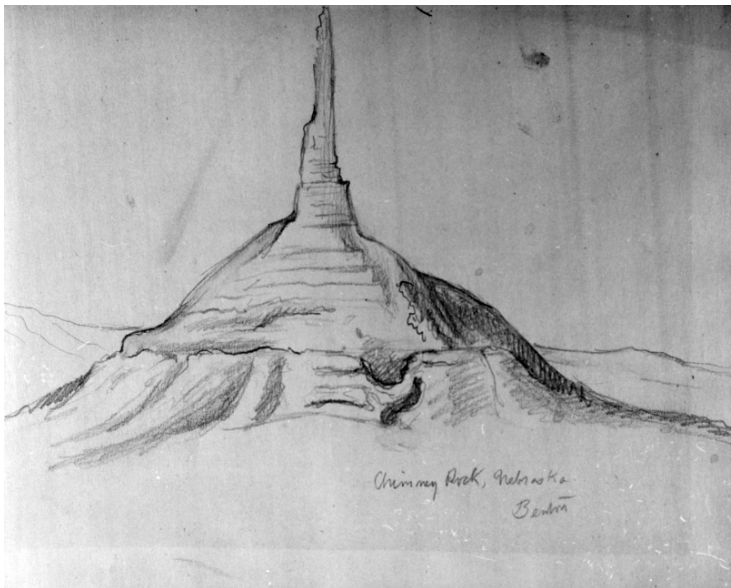

Sketch, "Chimney Rock, Nebraska"

Description

Pencil sketch done by Thomas Hart Benton in preparation for his mural for the lobby for the Harry S. Truman Library. The title is in the lower right and is signed "BENTON" in the lower right. The size of the original drawing is 7 5/8 inches by 10 5/8 inches. The original drawing is in the Truman Library Museum Collection. Donor of object: Thomas Hart Benton Estate.

Date(s)

June 15, 1975

Accession Number 78-242

8x10 inches (21x26 cm) Black & White

Keywords Artists' preparatory studies Mural painting and decoration

HST Keywords Benton - Mural - Sketch - Chimney Rock, Nebraska; Nebraska, Chimney Rock - Benton Mural - Sketch