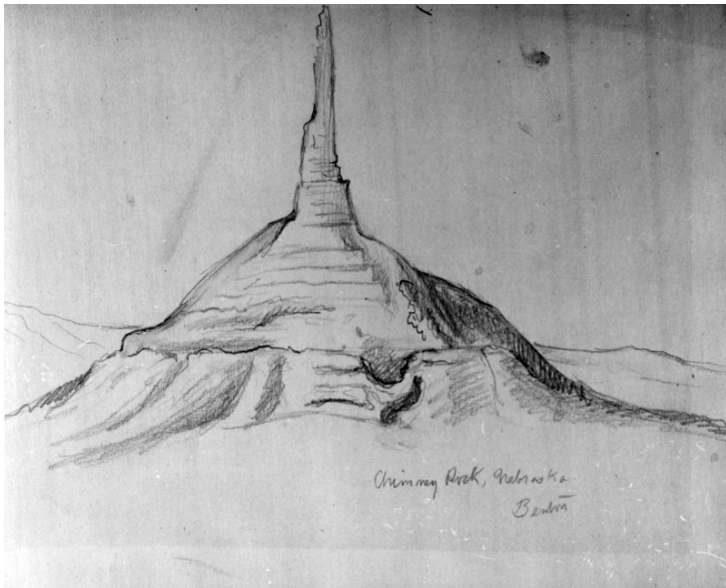

Sketch, "Chimney Rock, Nebraska"

Description

Pencil sketch done by Thomas Hart Benton in preparation for his mural for the lobby for the Harry S. Truman Library. The title is in the lower right and is signed "BENTON" in the lower right. The size of the original drawing is 7 5/8 inches by 10 5/8 inches. The original drawing is in the Truman Library Museum Collection. Donor of object: Thomas Hart Benton Estate.

Date(s)

June 15, 1975

Accession Number 78-242

8x10 inches (21x26 cm) Black & White

Keywords Artists' preparatory studies Mural painting and decoration

HST Keywords Benton - Mural - Sketch - Chimney Rock, Nebraska; Nebraska, Chimney Rock - Benton Mural - Sketch