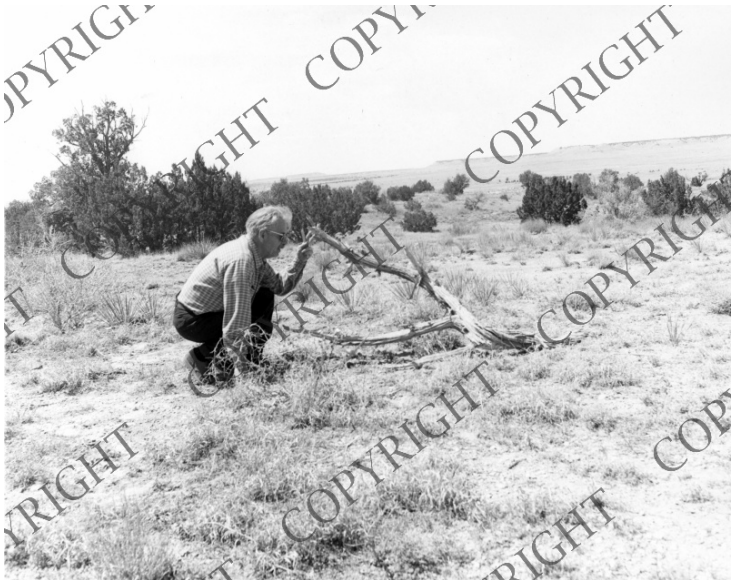

Benton along Santa Fe Trail

Description

Mural artist Thomas Hart Benton with dead branch along the old Santa Fe Trail, studying for his mural for the Truman Library. Donor: Charles Banks Wilson

Date(s)

ca.
1960

Accession Number 71-138

8x10 inches (21x26 cm) Black & White

Keywords Artists' preparatory studies Mural painting and decoration Painters

HST Keywords Benton, Thomas Hart - Benton Mural

People Pictured Benton, Thomas Hart, 1889-1975