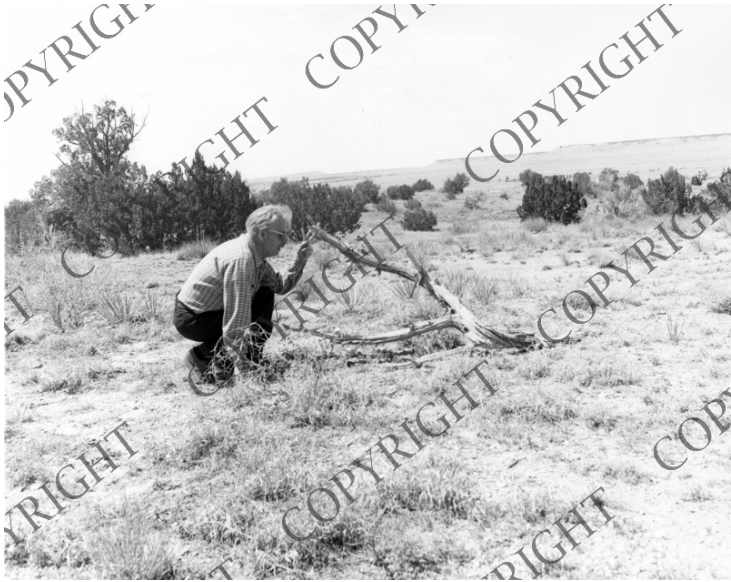

# Benton along Santa Fe Trail

## Description

Mural artist Thomas Hart Benton with dead branch along the old Santa Fe Trail, studying for his mural for the Truman Library.

Donor: Charles Banks Wilson

Date(s)

ca.

1960

Accession Number

71-138