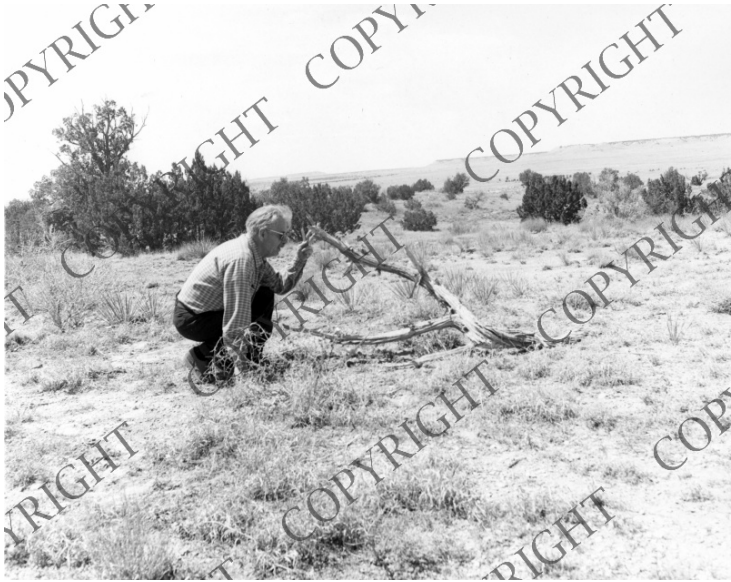

Benton along Santa Fe Trail

Description

Mural artist Thomas Hart Benton with dead branch along the old Santa Fe Trail, studying for his mural for the Truman Library.

Donor: Charles Banks Wilson

Date(s)

ca.

1960

Accession Number

71-138

8x10 inches (21x26 cm) Black & White

Keywords Artists' preparatory studies Mural painting and decoration Painters

HST Keywords Benton, Thomas Hart - Benton Mural

People Pictured Benton, Thomas Hart, 1889-1975