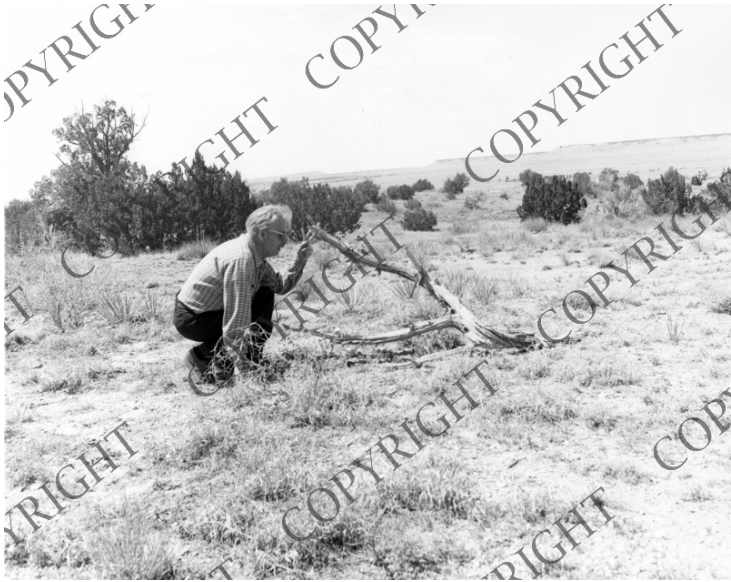

# Benton along Santa Fe Trail

## Description

Mural artist Thomas Hart Benton with dead branch along the old Santa Fe Trail, studying for his mural for the Truman Library.  
Donor: Charles Banks Wilson