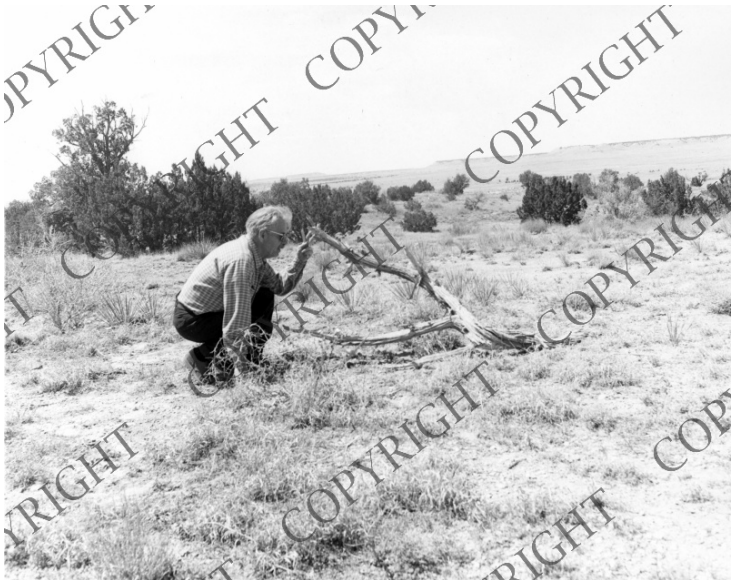

# Benton along Santa Fe Trail

## Description

Mural artist Thomas Hart Benton with dead branch along the old Santa Fe Trail, studying for his mural for the Truman Library. Donor: Charles Banks Wilson