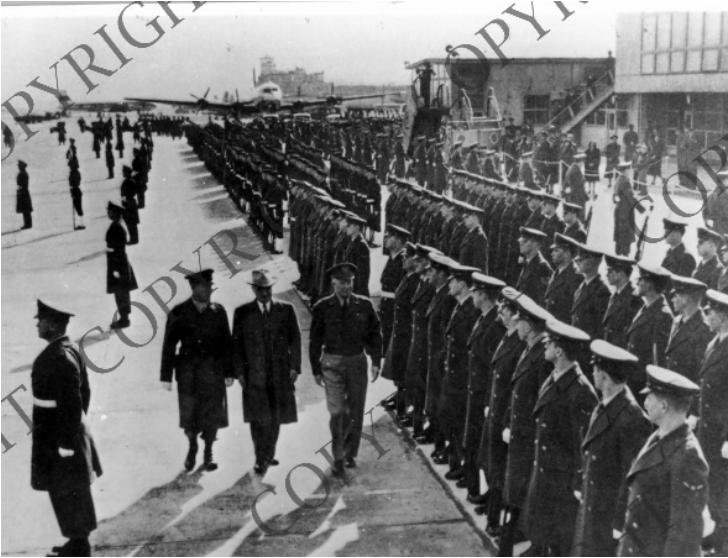

President Harry S. Truman and General Dwight D. Eisenhower at MATS Terminal, Washington National Airport

Description

President Harry S. Truman (center) and General Dwight D. Eisenhower (right), newly appointed Supreme NATO Commander, review the "Guard of Honor" at MATS Terminal, Washington National Airport as General Eisenhower prepares to leave for Europe for a three-week inspection of European defenses and for a series of conferences with North Atlantic Treaty countries. The other man is unidentified. (Original negative) From: Maurice Lamarre.