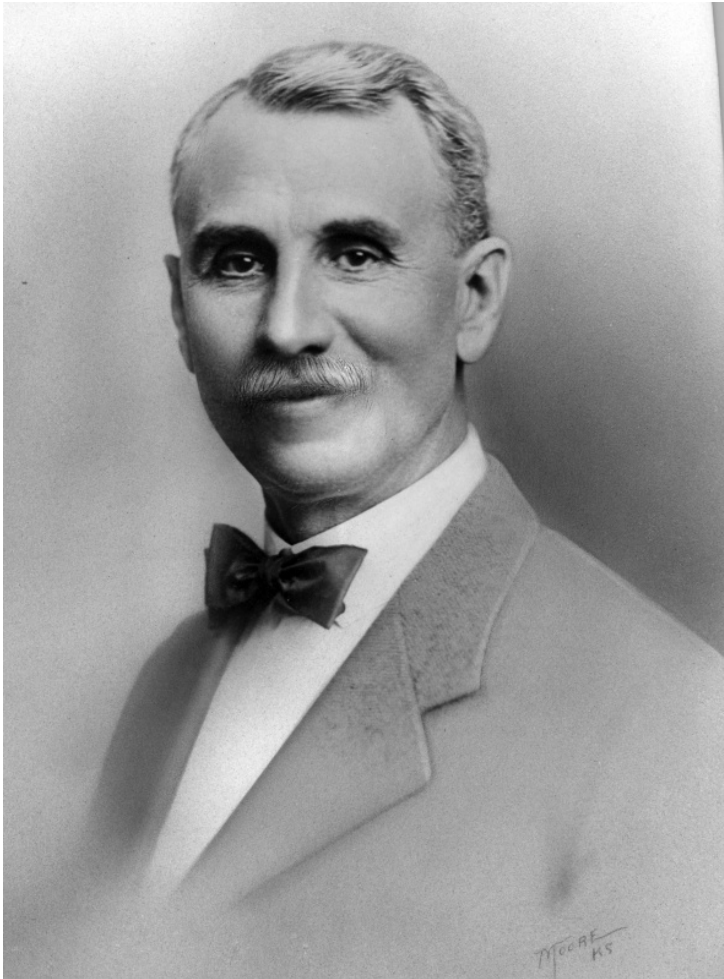

# Portrait of Henry J. Ott

## Description

Head-and-shoulders portrait of Henry J. Ott, President of the Community Welfare League, Independence, Missouri, from 1925 to 1930. From: Community Services League