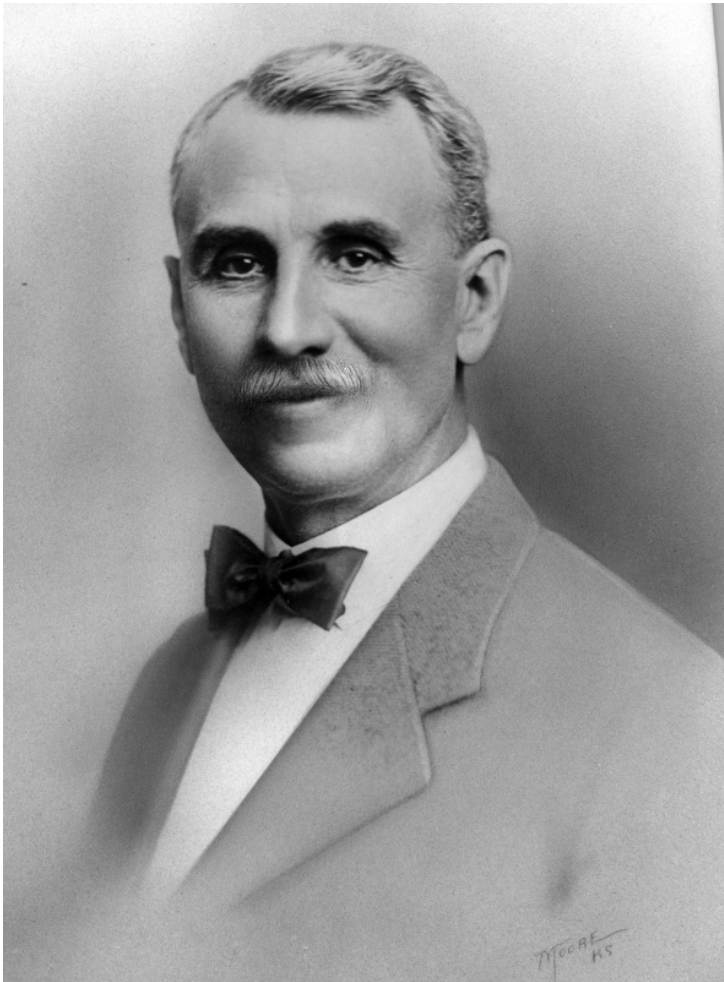

Portrait of Henry J. Ott

Description

Head-and-shoulders portrait of Henry J. Ott, President of the Community Welfare League, Independence, Missouri, from 1925 to 1930. From: Community Services League

Date(s)