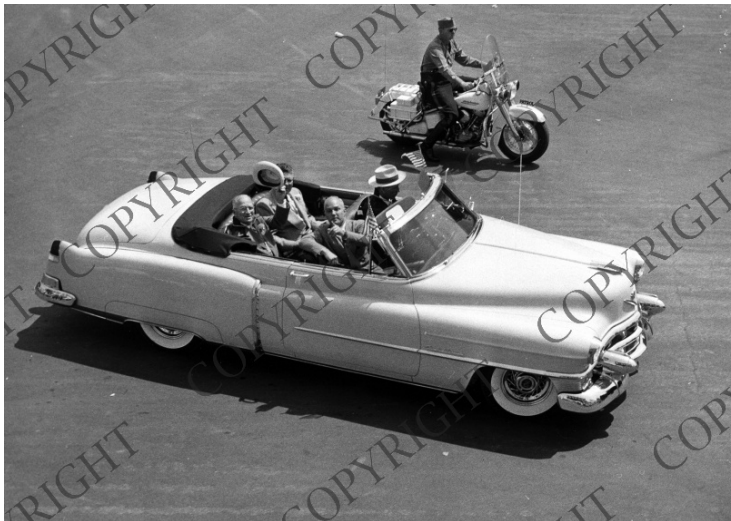

Truman rides in car with Walter Meneffee at Henry County Fair

Accession Number 2006-184

8x10 inches (21x26 cm) Black & White

Keywords Automobiles Ex-presidents Friends and associates Parades Veterans Fairs

HST Keywords Automobiles - Truman In - Missouri - Clinton - 1953; Missouri - Clinton - Henry County Fair - Truman; Truman - Trips - Post Presidential - Missouri - Clinton - Henry County Fair

People Pictured Meneffee, Walter B., 1893-1972 Truman, Harry S., 1884-1972

Description

Former President Harry S. Truman (waving hat), flanked by an unidentified motorcycle escort, waves from the rear seat of a Cadillac convertible in Clinton, Missouri where he will attend the opening of the Henry County Fair. Seated next to him is Clinton Postmaster Walter Meneffee, Truman's sergeant in Battery D, 35th Division during World War I. The driver is Cleo Woody of Woody Motor Company. The front passenger is Asher Williams, president of the Clinton Chamber of Commerce. From: Elvin Durr.