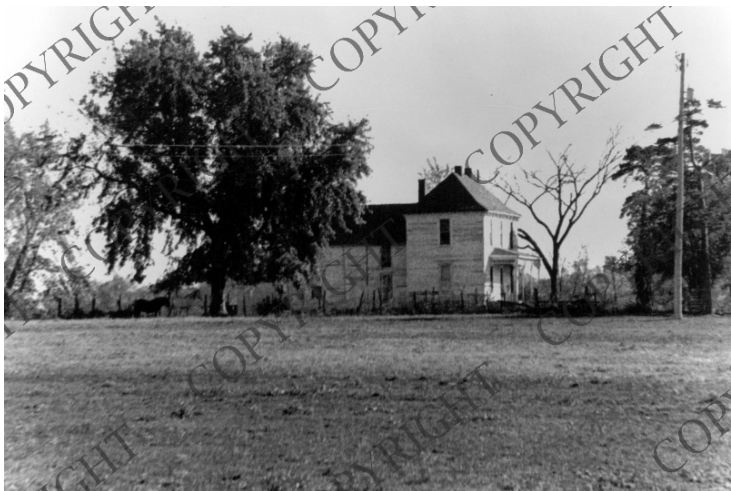

Farm home of former President Truman in Grandview, Missouri

Accession Number
2006-171

7.5x9.5 inches Black & White

Keywords Dwellings Farms Presidential residences

HST Keywords Truman - Homes - Grandview - Farm

Description

A view of the farm home of former President Harry S. Truman, in Grandview, Missouri, taken from the north. From: Lee Deane, National Park Service.

Date(s)

October 19, 1974