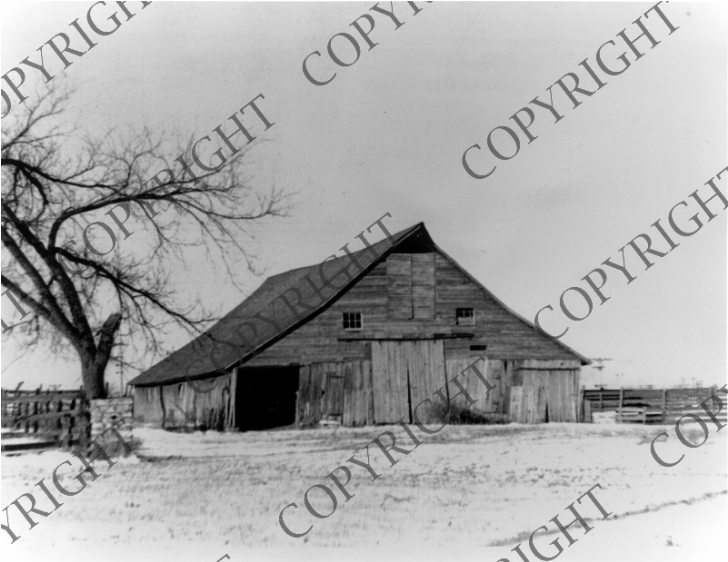

A barn at the Grandview, Missouri farm home of former President Harry S. Truman

Description

A view of an old barn, taken from the southwest, at the Grandview, Missouri farm home of former President Harry S. Truman. From: Lee Deane, National Park Service.

Date(s)

ca.

1963

Accession Number

2006-170

7.5x9.5 inches Black & White

Keywords Farms Presidential residences Barns

HST Keywords Truman - Homes - Grandview