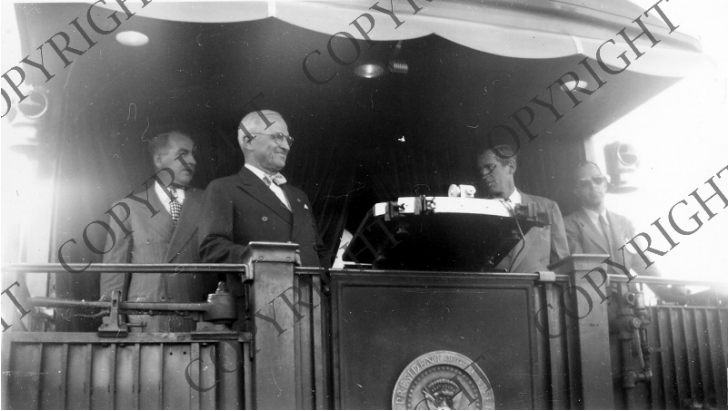

Truman on rear platform of train at whistlestop in Sacramento, California

Description

From the rear platform of a train, President Harry S. Truman (second from the left) surveys the crowd gathered to meet him at a whistlestop in Sacramento, California, during a campaign tour. Harold T. Johnson, Mayor of Roseville, California, is on Truman's right. The other men are unidentified. From: Carol Paoli, Plumas County, Museum, 500 Jackson St., Quincy, CA 95971

Date(s)

September 22, 1948

Accession Number

2006-163

2.5x4.25 inches Black & White

Keywords Mayors Presidential campaign trips Presidential campaign, 1948 Presidents Railroads

HST Keywords California - Sacramento - Truman - Campaigns - 1948; Trains - Truman Aboard - 1948 - California - Sacramento; Truman - Campaigns - 1948 - California - Sacramento; Truman - Dignitaries - Mayors - Roseville, California