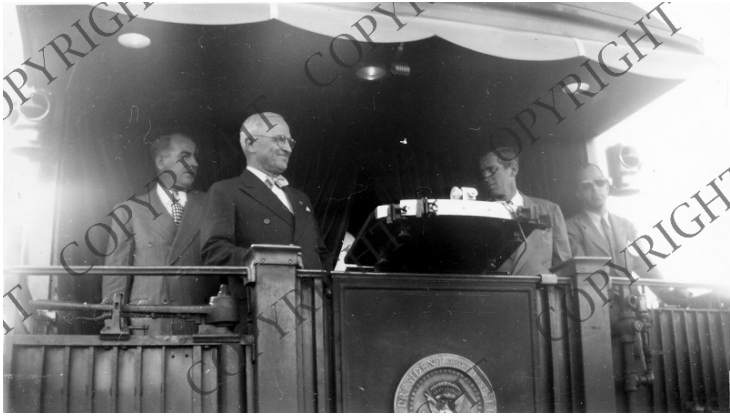

Truman on rear platform of train at whistlestop in Sacramento, California

Description

From the rear platform of a train, President Harry S. Truman (second from the left) surveys the crowd gathered to meet him at a whistlestop in Sacramento, California, during a campaign tour. Harold T. Johnson, Mayor of Roseville, California, is on Truman's right. The other men are unidentified. From: Carol Paoli, Plumas County, Museum, 500 Jackson St., Quincy, CA 95971

Date(s)

September 22, 1948

Accession Number
2006-163

2.5x4.25 inches Black & White

Keywords Mayors Presidential campaign trips Presidential campaign, 1948 Presidents Railroads

HST Keywords California - Sacramento - Truman - Campaigns - 1948; Trains - Truman Aboard - 1948 - California - Sacramento; Truman - Campaigns - 1948 - California - Sacramento; Truman - Dignitaries - Mayors - Roseville, California