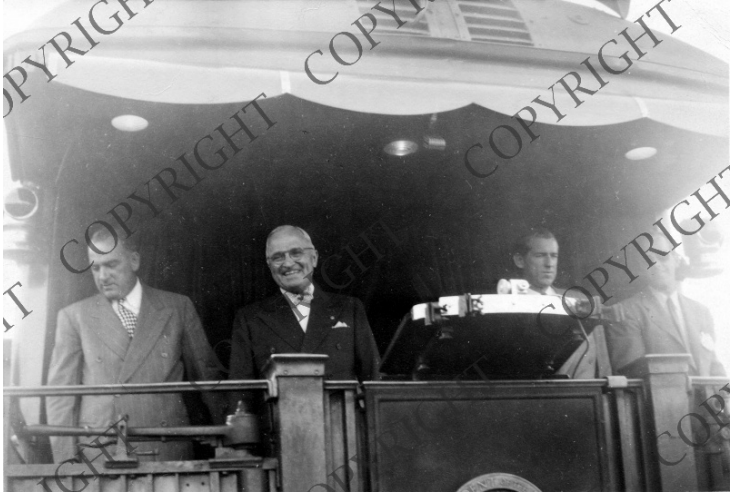

Truman making a whistlestop in Sacramento, California

Description

From the rear platform of a train, President Harry S. Truman (second from the left) smiles at the crowd gathered to greet him at a whistlestop in Sacramento, California during a campaign tour. On the left is Harold T. Johnson, mayor of Roseville, California. The other men are unidentified. From: Carol Paoli, Plumas County Museum, 500 Jackson St., Quincy, CA 95971

Date(s)

September 22, 1948

Accession Number
2006-162

4.5x6.5 inches Black & White

Keywords Mayors Presidential campaign trips Presidential campaign, 1948 Presidents Railroads

HST Keywords California, Sacramento - Truman - Campaigns - 1948; Trains - Truman Aboard - 1948 - California - Sacramento; Truman - Campaigns - 1948 - California - Sacramento; Truman - Dignitaries - Mayors - Roseville, California