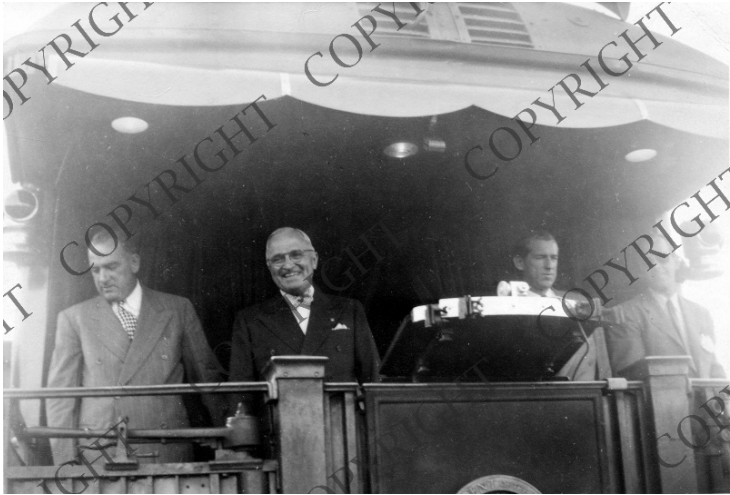

# Truman making a whistlestop in Sacramento, California

## Description

From the rear platform of a train, President Harry S. Truman (second from the left) smiles at the crowd gathered to greet him at a whistlestop in Sacramento, California during a campaign tour. On the left is Harold T. Johnson, mayor of Roseville, California. The other men are unidentified. From: Carol Paoli, Plumas County Museum, 500 Jackson St., Quincy, CA 95971