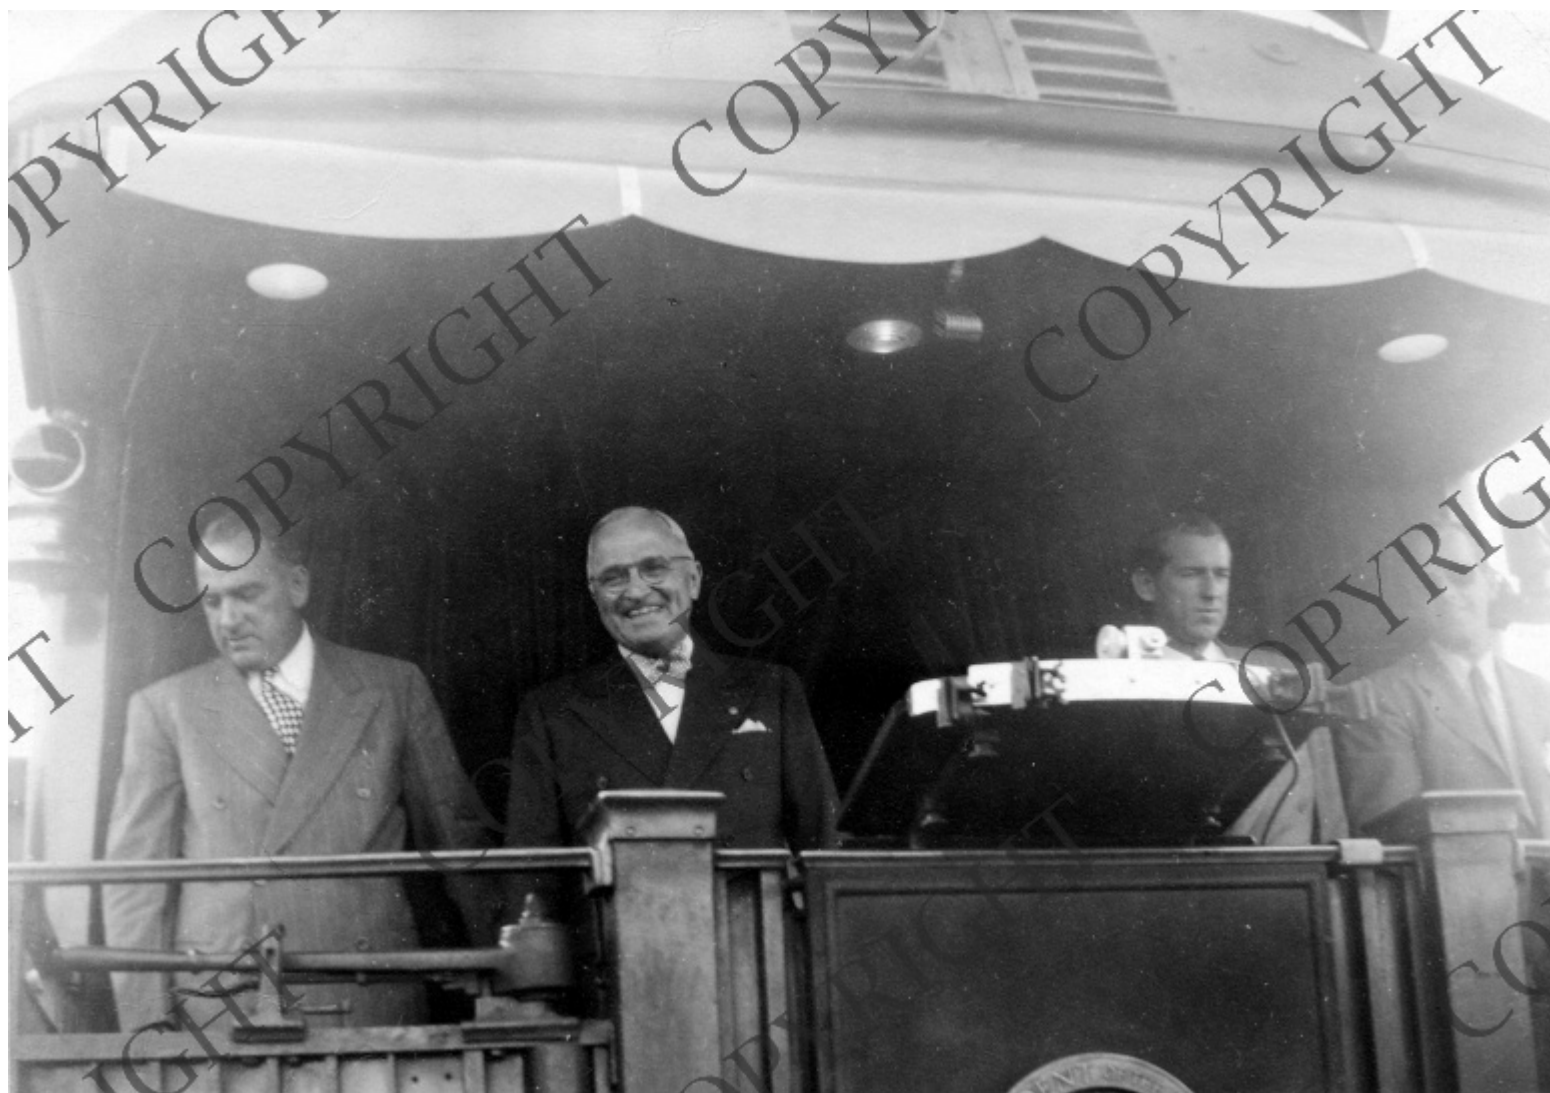

Truman making a whistlestop in Sacramento, California

Accession Number

2006-162

Description

From the rear platform of a train, President Harry S. Truman (second from the left) smiles at the crowd gathered to greet him at a whistlestop in Sacramento, California during a campaign tour. On the left is Harold T. Johnson, mayor of Roseville, California. The other men are unidentified. From: Carol Paoli, Plumas County Museum, 500 Jackson St., Quincy, CA 95971

Date(s)

September 22, 1948

4.5x6.5 inches

Black & White

Keywords

Mayors

Presidential campaign trips

Presidential campaign, 1948