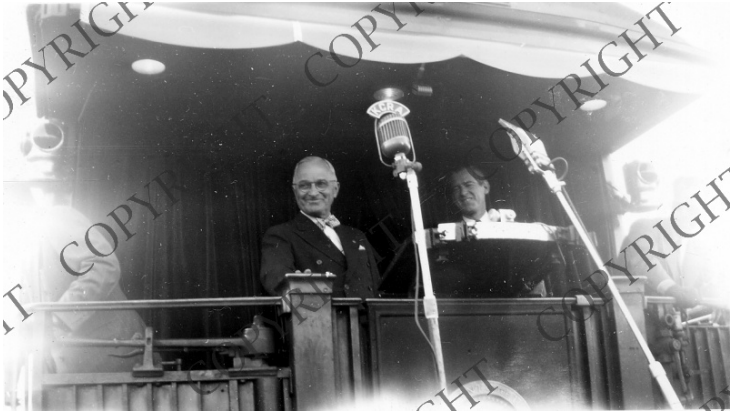

Truman on the rear platform of a train in Sacramento, California

Description

From the rear platform of a train, President Harry S. Truman surveys the crowd gathered to greet him at a whistlestop in Sacramento, California. The other man on the train is unidentified. From: Carol Paoli, Plumas County Museum, 500 Jackson St., Quincy, CA 95971

Date(s)
September 22, 1948

Accession Number
2006-161

2.5x4.25 inches Black & White

Keywords Presidential campaign trips Presidential campaign, 1948 Presidents Railroads

HST Keywords California, Sacramento - Truman - Campaigns - 1948; Trains - Truman Aboard - 1948 - California - Sacramento; Truman - Campaigns - 1948 - California - Sacramento;