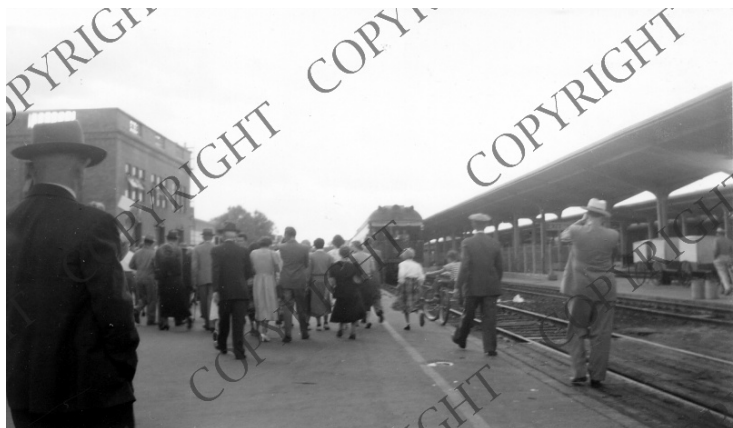

Train carrying President Truman leaves Sacramento, California after making a whistlestop

Description

As the train carrying President Harry S. Truman leaves Sacramento, California, after making a Whistlestop, a very indistinct figure of the President waves to the crowd from the rear platform. From: Carol Paoli, Plumas County Museum, 500 Jackson St., Quincy, CA 95971

Date(s)

September 22, 1948

Accession Number

2006-156

2.5x4.25 inches Black & White

Keywords Presidential campaign trips Presidential campaign, 1948 Presidents Railroads

HST Keywords California, Sacramento - Truman - Campaigns - 1948; Trains - Truman Aboard - 1948 - California - Sacramento; Truman - Campaigns - 1948 - California - Sacramento;