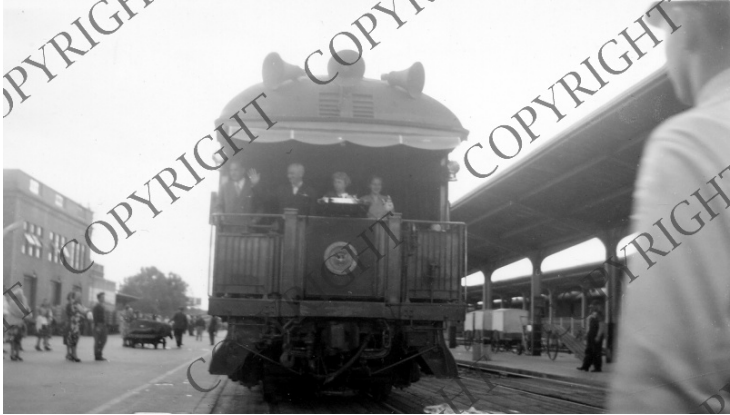

Trumans on the rear platform of a train at Sacramento, California

Description

From left to right, Harold T. Johnson, Mayor of Roseville, California, President Harry S. Truman, Bess Truman, and Margaret Truman on the rear platform of a train leaving for San Francisco after making a Whistlestop at Sacramento, California. From: Carol Paoli, Plumas County Museum, 500 Jackson St., Quincy, CA 95971

Date(s)

September 22, 1948

Accession Number 2006-155

2.5x4.25 inches Black & White

Keywords Children of presidents First ladies Mayors Presidential campaign trips Presidential campaign, 1948 Presidents Railroads