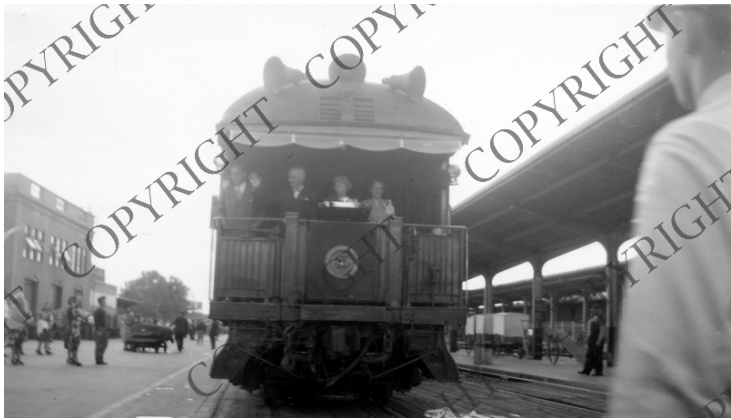

Trumans on the rear platform of a train at Sacramento, California

Accession Number 2006-155

2.5x4.25 inches Black & White

Keywords Children of presidents First ladies Mayors Presidential campaign trips Presidential campaign, 1948 Presidents
Railroads

HST Keywords California, Sacramento - Truman - Campaign - 1948; Trains - Truman Aboard - 1948 - California; Truman - Bess - Campaigns - 1948 - California; Truman - Dignitaries - Mayors - Roseville, California; Truman - Campaigns - 1948 - California; Truman - Margaret - Campaigns - 1948 - California