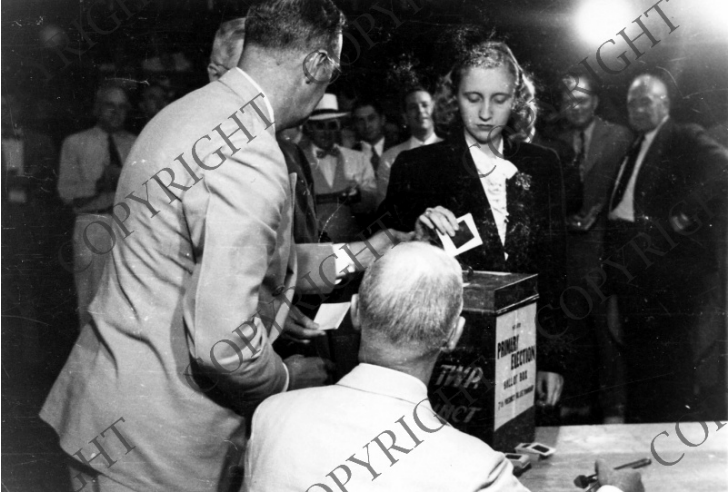

Margaret Truman casts ballot in Missouri's Democratic primary election

Description

As her father, President Harry S. Truman (partly obscured), looks on, Margaret Truman casts her ballot in Missouri's Democratic Primary election held in Independence, Missouri's Memorial Building. On the left, in front of President Truman, is George Wallace, a Democratic Judge at the Seventh Precinct, First Ward. Seated is Republican Judge Ray Pryor. (See 70-1129 and 69-413.) (Original 35 mm. negative included) From: Robert Pennell.

Date(s)

August 6, 1946

Accession Number 2006-154

3x4.5 inches Black & White

Keywords Children of presidents Elections Presidents Primaries Voting

HST Keywords Missouri - Independence - Memorial Building - Truman - Voting; Truman - Family - Daughter - Margaret - Voting - 1946; Truman - Margaret - Family - HST (with) - Voting - 1946; Truman - Margaret - Voting - 1946; Truman - Relatives - Wallace, George; Truman - Voting - 1946;