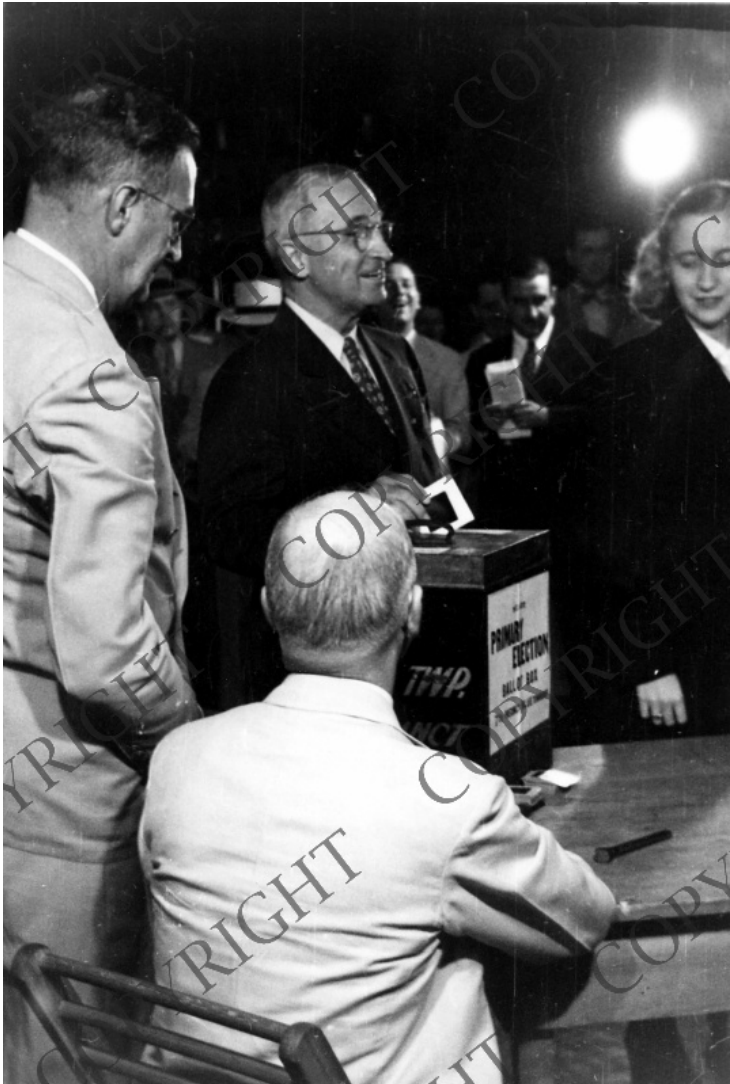

Truman casts ballot in Missouri's Democratic primary election

Description

As his daughter, Margaret, looks on, President Harry S. Truman casts his ballot in Missouri's Democratic Primary election held in Independence, Missouri's Memorial Building. On his right is his brother-in-law, George Wallace, a Democratic Judge at the Seventh Precinct, First Ward. Seated is Republican Judge Ray Pryor. (See 70-1129 and 69-413.) (Original 35 mm. negative included) From: Robert Pennell.

People Pictured Truman, Harry S., 1884-1972 Truman, Margaret (Mary Margaret), 1924-2008 Wallace, George Porterfield, 1892-1963

Rights Copyrighted - This item is copyrighted and cannot be published, reproduced, or otherwise used without the explicit permission of the copyright holder.