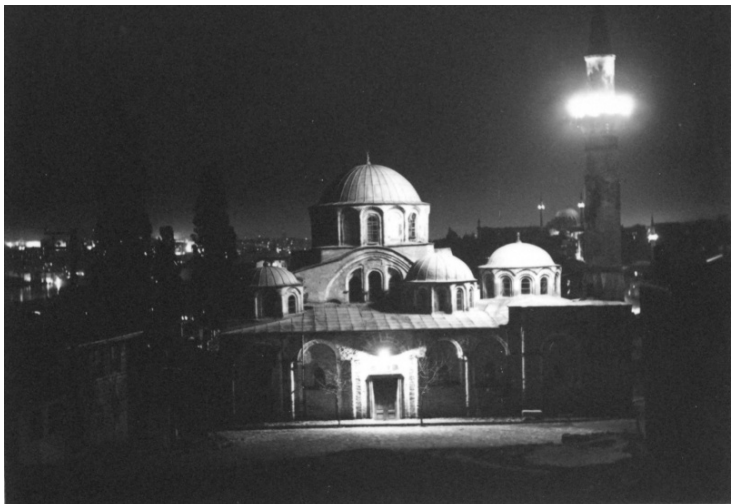

Postcard of mosque at night

Description

This postcard shows the exterior of an unidentified mosque at night.

Date(s)

Accession Number

59-779-44

3.5 x 5.5 inches Black & White

Keywords Islam Buildings