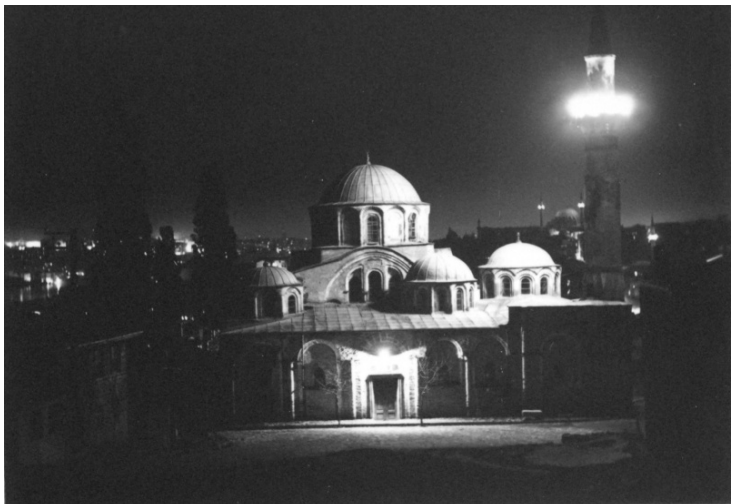

Postcard of mosque at night

Description

This postcard shows the exterior of an unidentified mosque at night.

Date(s)

Accession Number 59-779-44

3.5 x 5.5 inches Black & White

Keywords Islam Buildings

HST Keywords Mosques; Postcards