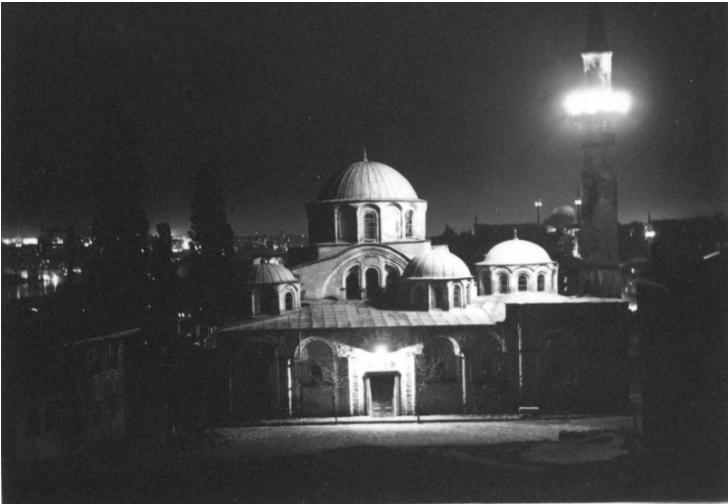

Postcard of mosque at night

Description

This postcard shows the exterior of an unidentified mosque at night.

Date(s)

Accession Number 59-779-44

3.5 x 5.5 inches Black & White

Keywords Islam Buildings

HST Keywords Mosques; Postcards