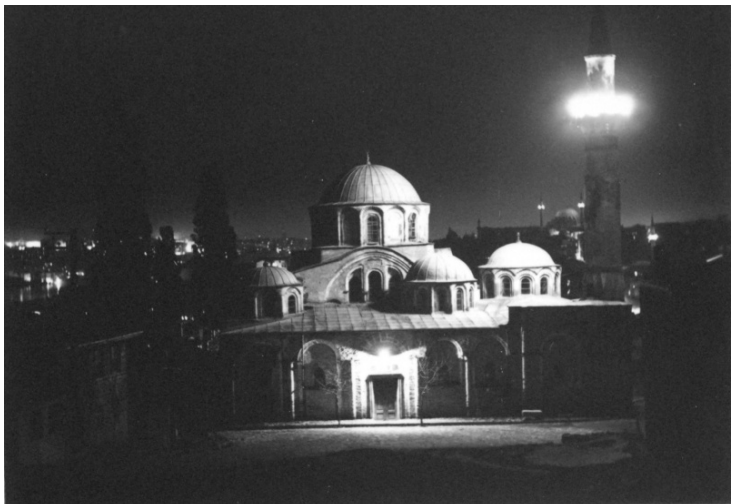

# Postcard of mosque at night

## Description

This postcard shows the exterior of an unidentified mosque at night.

Date(s)

Accession Number

59-779-44

3.5 x 5.5 inches    Black & White

Keywords    Islam    Buildings

HST Keywords    Mosques; Postcards