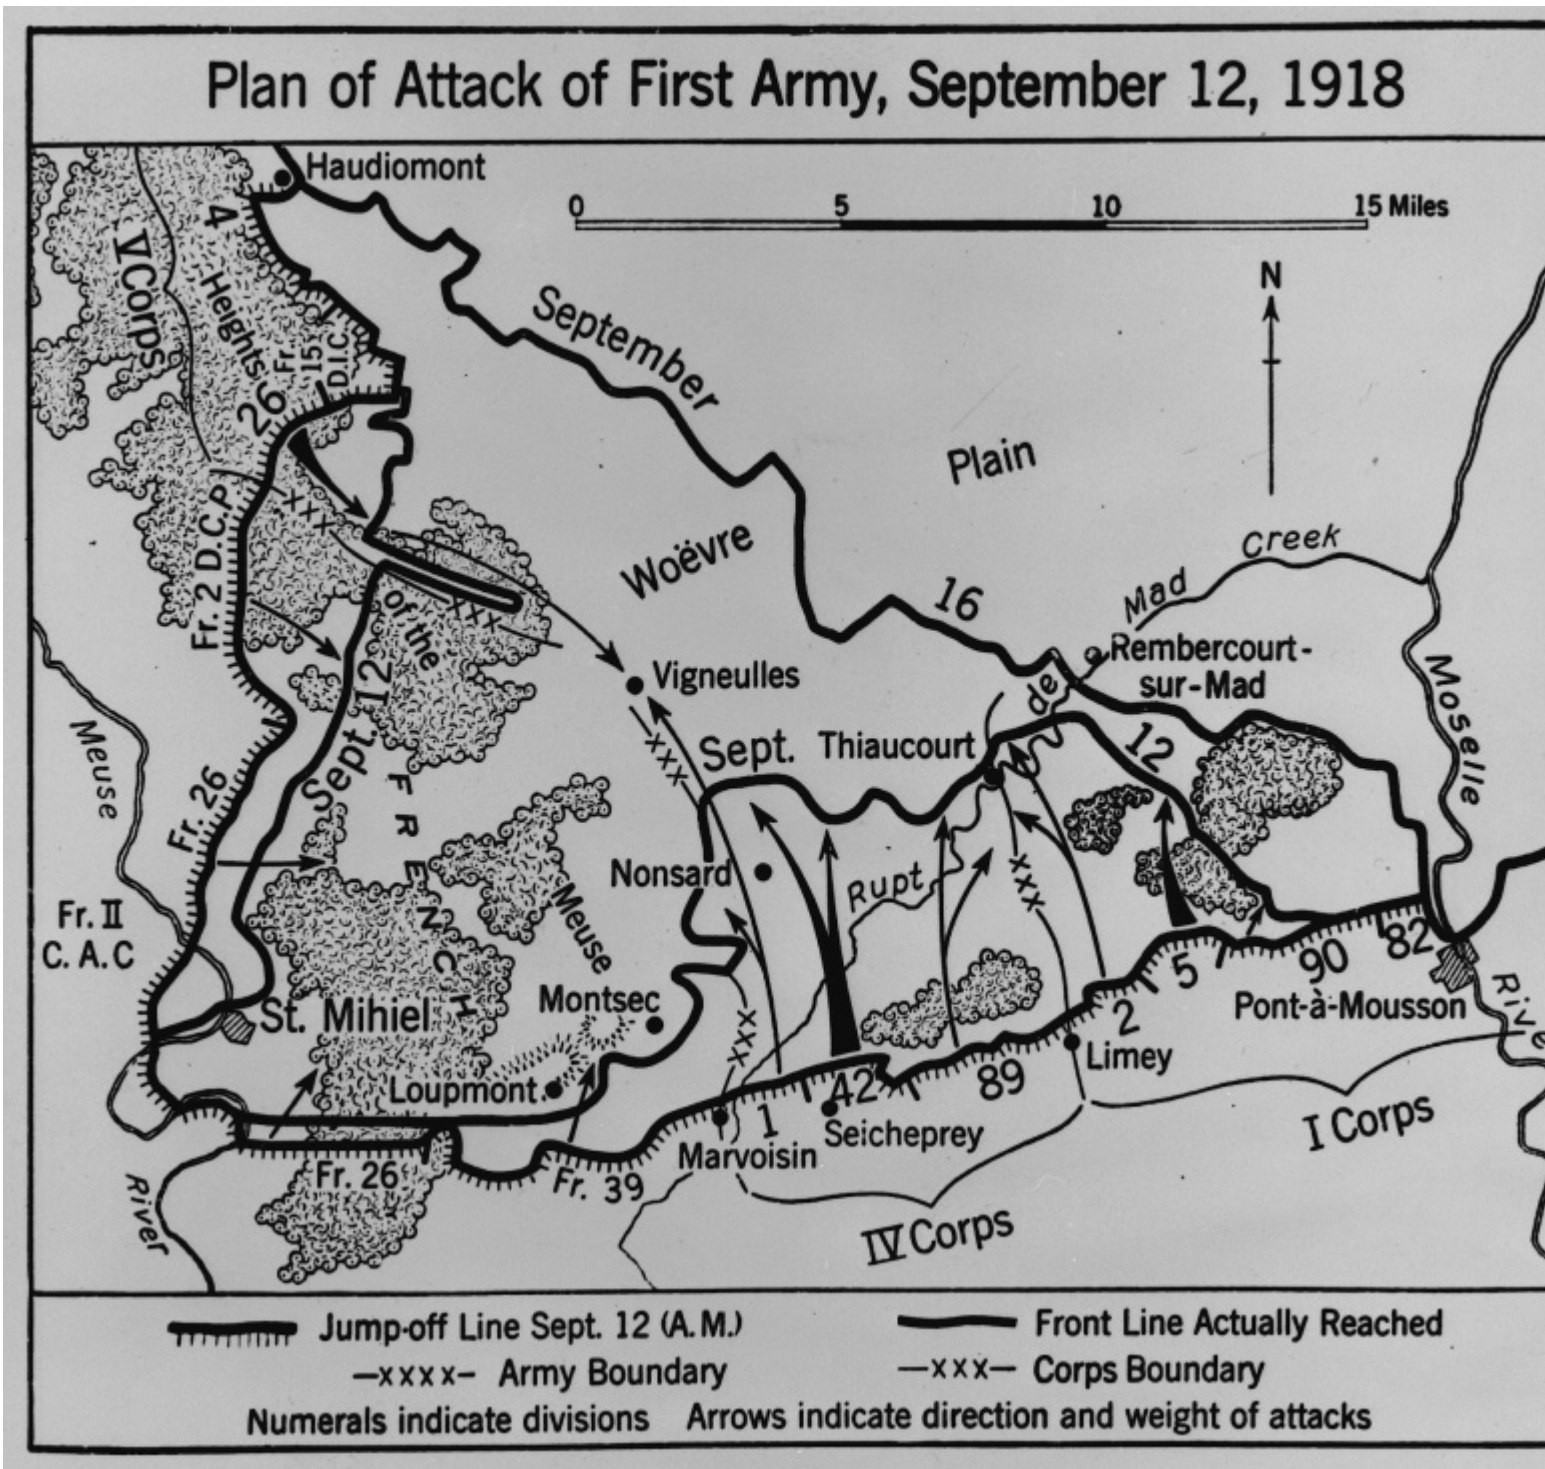

# Map of plan of attack of the First Army during World War I

Accession Number  
65-4014

## Description

Map of plan of attack of the First Army during World War I. Donor: Frank Freidel, who obtained these photographs from the National Archives.

Date(s)

September 12, 1918

4x5 inches (10x13 cm)

Black & White

Keywords

Maps

World War, 1914-1918

HST Keywords

France - Freidel, Frank - World War I collection - Maps; World War I - General File

Rights

The Library is unaware of any copyright claims to this item; use at your own risk.