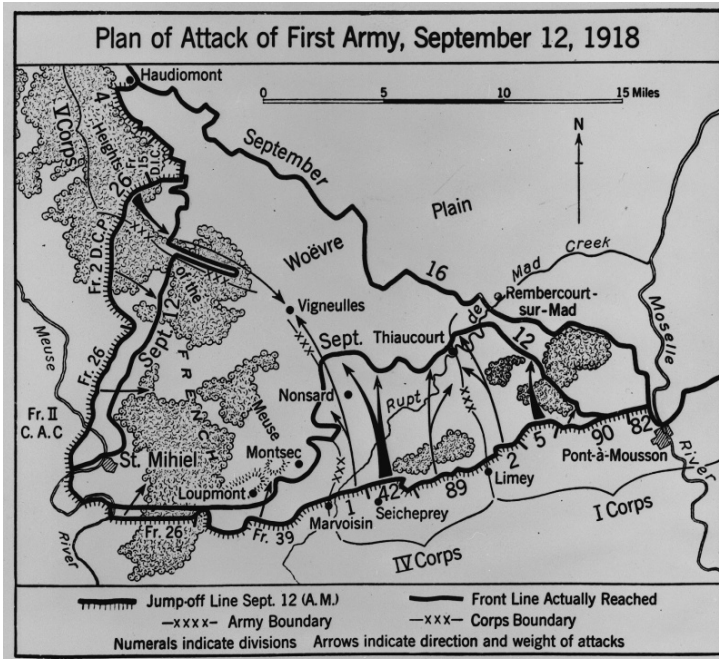

# Map of plan of attack of the First Army during World War I

## Description

Map of plan of attack of the First Army during World War I. Donor: Frank Freidel, who obtained these photographs from the National Archives.

Date(s)

September 12, 1918

Accession Number

65-4014

4x5 inches (10x13 cm) Black & White

Keywords Maps World War, 1914-1918

HST Keywords France - Freidel, Frank - World War I collection - Maps; World War I - General File

Rights The Library is unaware of any copyright claims to this item; use at your own risk.