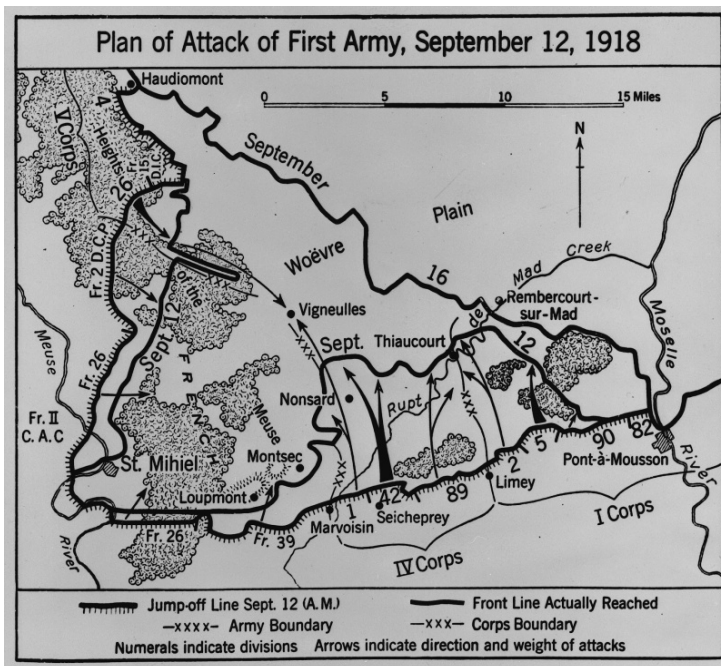

Map of plan of attack of the First Army during World War I

Description

Map of plan of attack of the First Army during World War I.
Donor: Frank Freidel, who obtained these photographs from the National Archives.
Date(s)
September 12, 1918

Accession Number

65-4014

4x5 inches (10x13 cm) Black & White

Keywords Maps World War, 1914-1918

HST Keywords France - Freidel, Frank - World War I collection - Maps; World War I - General File

Rights The Library is unaware of any copyright claims to this item; use at your own risk.