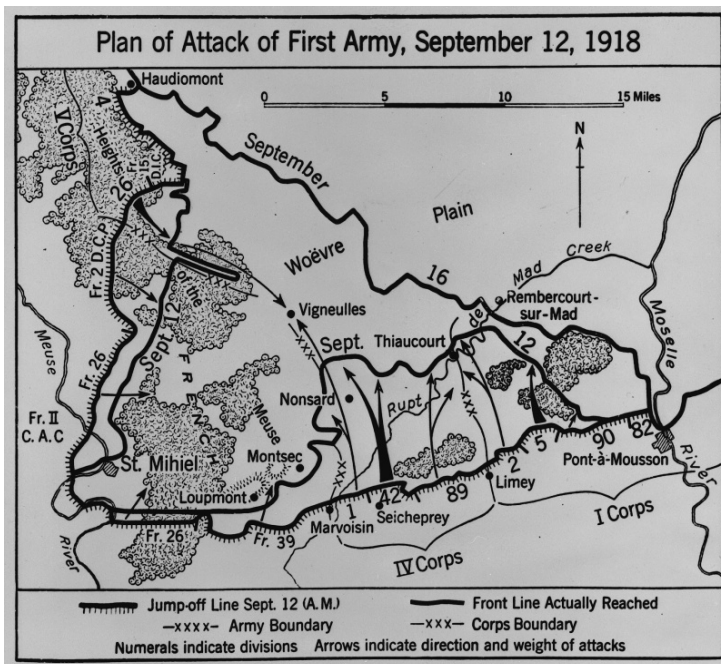

Map of plan of attack of the First Army during World War I

Description

Map of plan of attack of the First Army during World War I.
Donor: Frank Freidel, who obtained these photographs from the National Archives.

Date(s)

September 12, 1918

Accession Number 65-4014

4x5 inches (10x13 cm) Black & White

Keywords Maps World War, 1914-1918

HST Keywords France - Freidel, Frank - World War I collection - Maps; World War I - General File