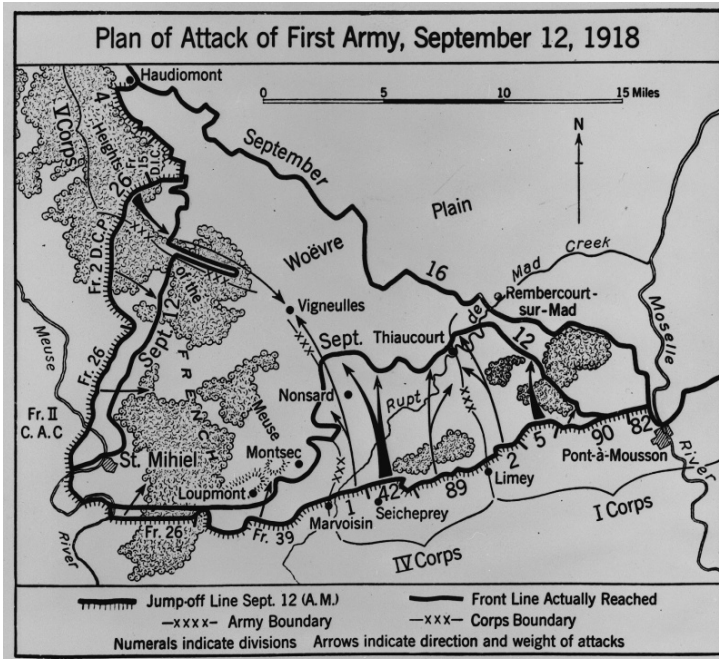

Map of plan of attack of the First Army during World War I

Description

Map of plan of attack of the First Army during World War I. Donor: Frank Freidel, who obtained these photographs from the National Archives.

Date(s)

September 12, 1918

Accession Number

65-4014

4x5 inches (10x13 cm) Black & White

Keywords Maps World War, 1914-1918

HST Keywords France - Freidel, Frank - World War I collection - Maps; World War I - General File