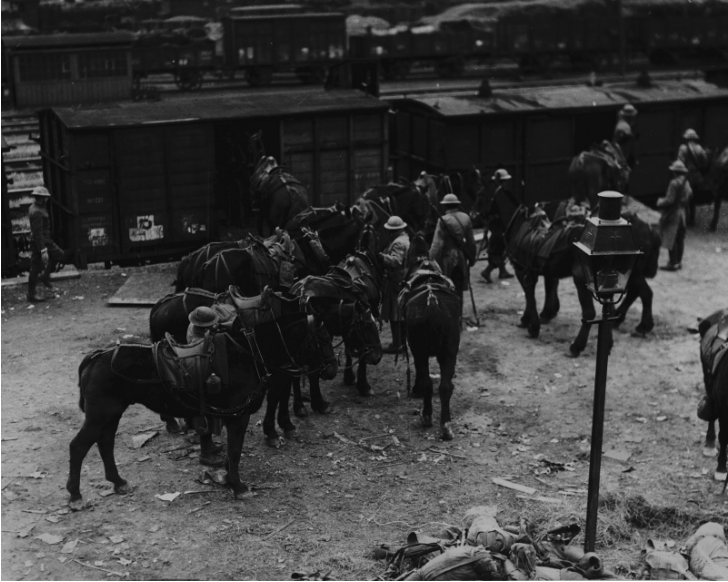

Loading horses on box cars during World War I

Description

Loading horses on box cars during World War I.
Donor: Frank Freidel, who obtained these photographs from the National Archives.

Date(s)

March 7, 1918

Accession Number 65-3968

4x5 inches (10x13 cm) Black & White

Keywords Horses Soldiers World War, 1914-1918

HST Keywords Animals - Horses; France - Freidel, Frank - World War I collection - Equipment - Supplies; World War I - General File