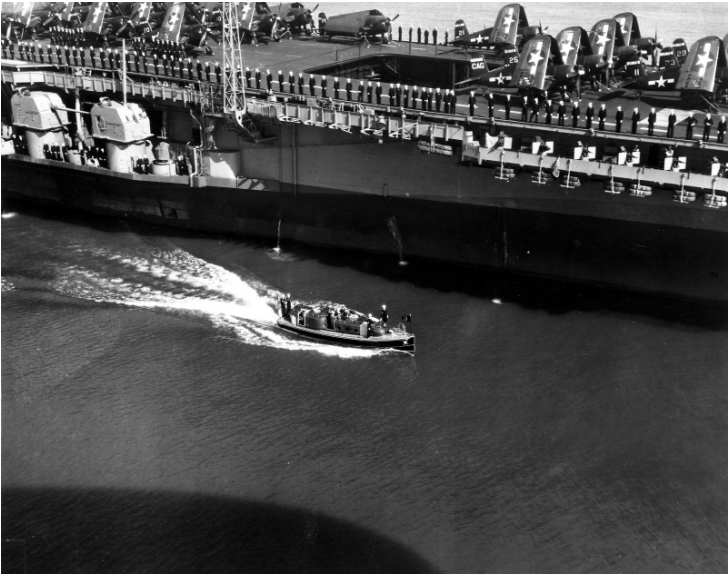

President Truman Leaving the U.S.S. Roosevelt

Description

President Harry S. Truman leaving the U.S.S. Franklin D. Roosevelt on the Admiral's Barge after a visit during a set of fleet maneuvers off the Virginia Capes.

Date(s)

April 23, 1946

Accession Number

59-1109-33

8x10 inches (21x26 cm) Black & White

Keywords Naval officers Ships Presidents

HST Keywords Truman - Ships - Franklin D. Roosevelt [aboard]; Ships - U. S. S. Franklin D. Roosevelt