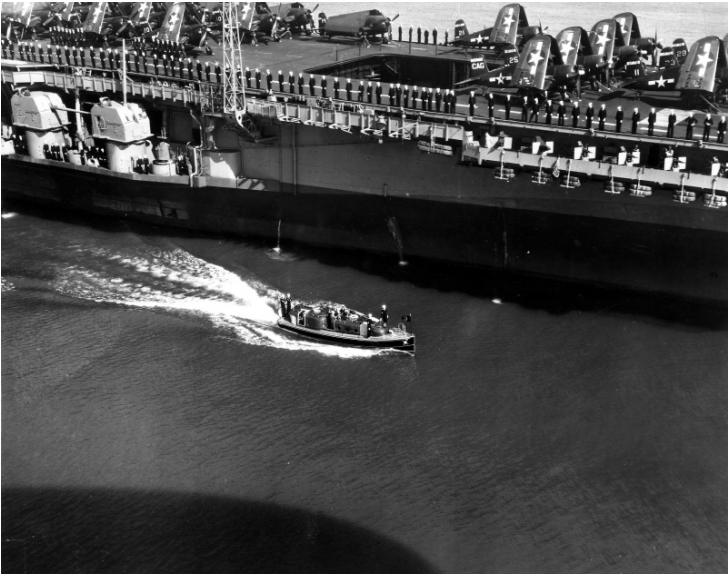

President Truman Leaving the U.S.S. Roosevelt

Description

President Harry S. Truman leaving the U.S.S. Franklin D. Roosevelt on the Admiral's Barge after a visit during a set of fleet maneuvers off the Virginia Capes.

Date(s)

April 23, 1946

Accession Number 59-1109-33

8x10 inches (21x26 cm) Black & White

Keywords Naval officers Ships Presidents

HST Keywords Truman - Ships - Franklin D. Roosevelt [aboard]; Ships - U. S. S. Franklin D. Roosevelt