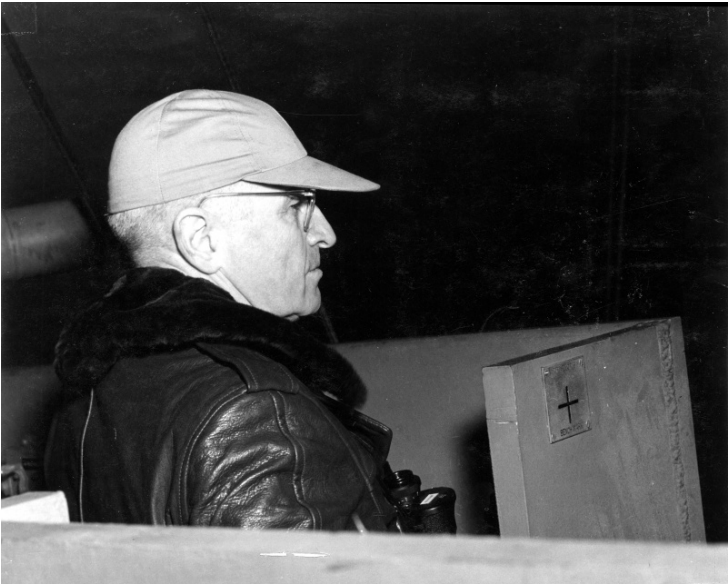

President Truman on bridge

Description

President Harry S. Truman on the bridge of the U. S. S. Franklin D. Roosevelt. Truman was aboard the U. S. S. Franklin D. Roosevelt for fleet maneuvers off the Virginia Capes.

Date(s)

April 23, 1946

Accession Number

59-1109-6

8x10 inches (21x26 cm) Black & White

Keywords Presidents Ships

HST Keywords Ships - U. S. S. Franklin D. Roosevelt; Truman - Ships - Franklin D. Roosevelt [aboard]