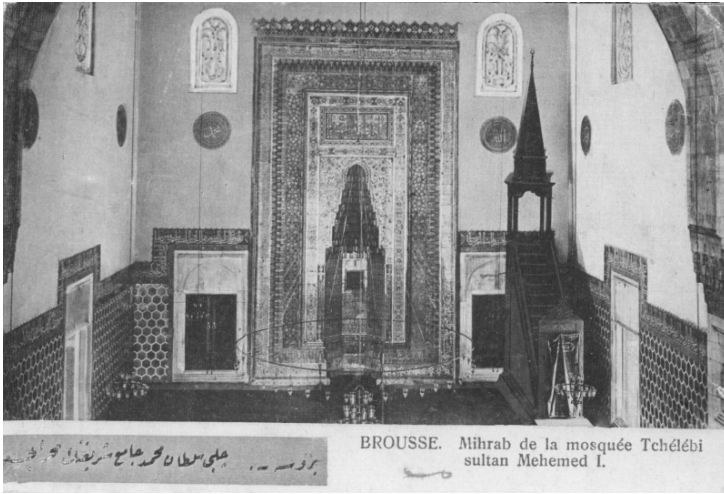

## Description

This postcard shows the mosque of Sultan Mehmed I in Istanbul.  
Date(s)

Accession Number  
59-779-17

5.5 x 3.5 inches    Black & White

Keywords Islam    Buildings

HST Keywords Mahmed I - Ref. to; Mosques; Postcards; Turkey - Istanbul