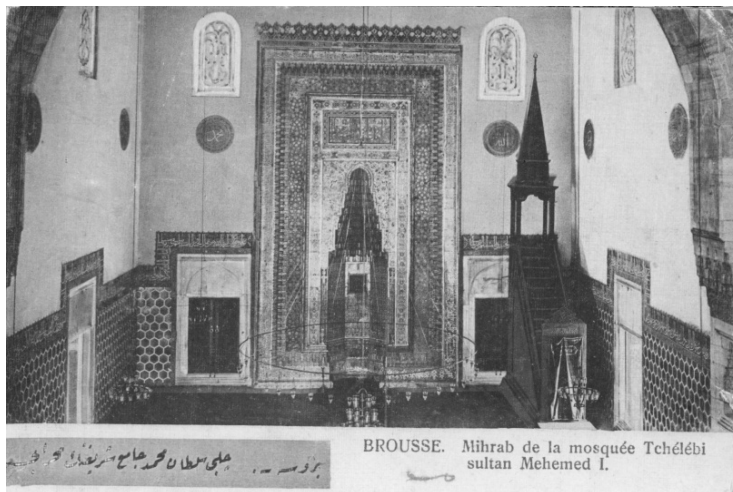

Postcard of Brousse: Mosque of Sultan Mehmed I

Description

This postcard shows the mosque of Sultan Mehmed I in Istanbul.

Date(s)

Accession Number

59-779-17

5.5 x 3.5 inches Black & White

Keywords Islam Buildings