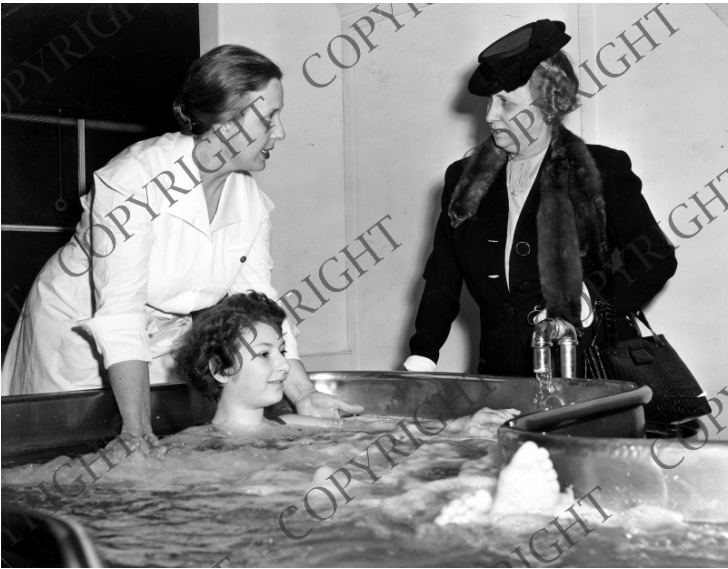

# Mrs. Truman visiting a hospital

## Description

Bess Wallace Truman (right) talking to a nurse and girl in a therapy bath. Mrs. Truman was visiting the hospital in relationship to the polio drive that was taking place.

Date(s)

Accession Number

59-909

6.5x8.5 inches Black & White

Keywords First ladies Poliomyelitis

HST Keywords Truman - Bess - Fund Drives - Polio; Polio

People Pictured Truman, Bess Wallace, 1885-1982

Rights Copyrighted - This item is copyrighted and cannot be published, reproduced, or otherwise used without the explicit permission of the copyright holder.