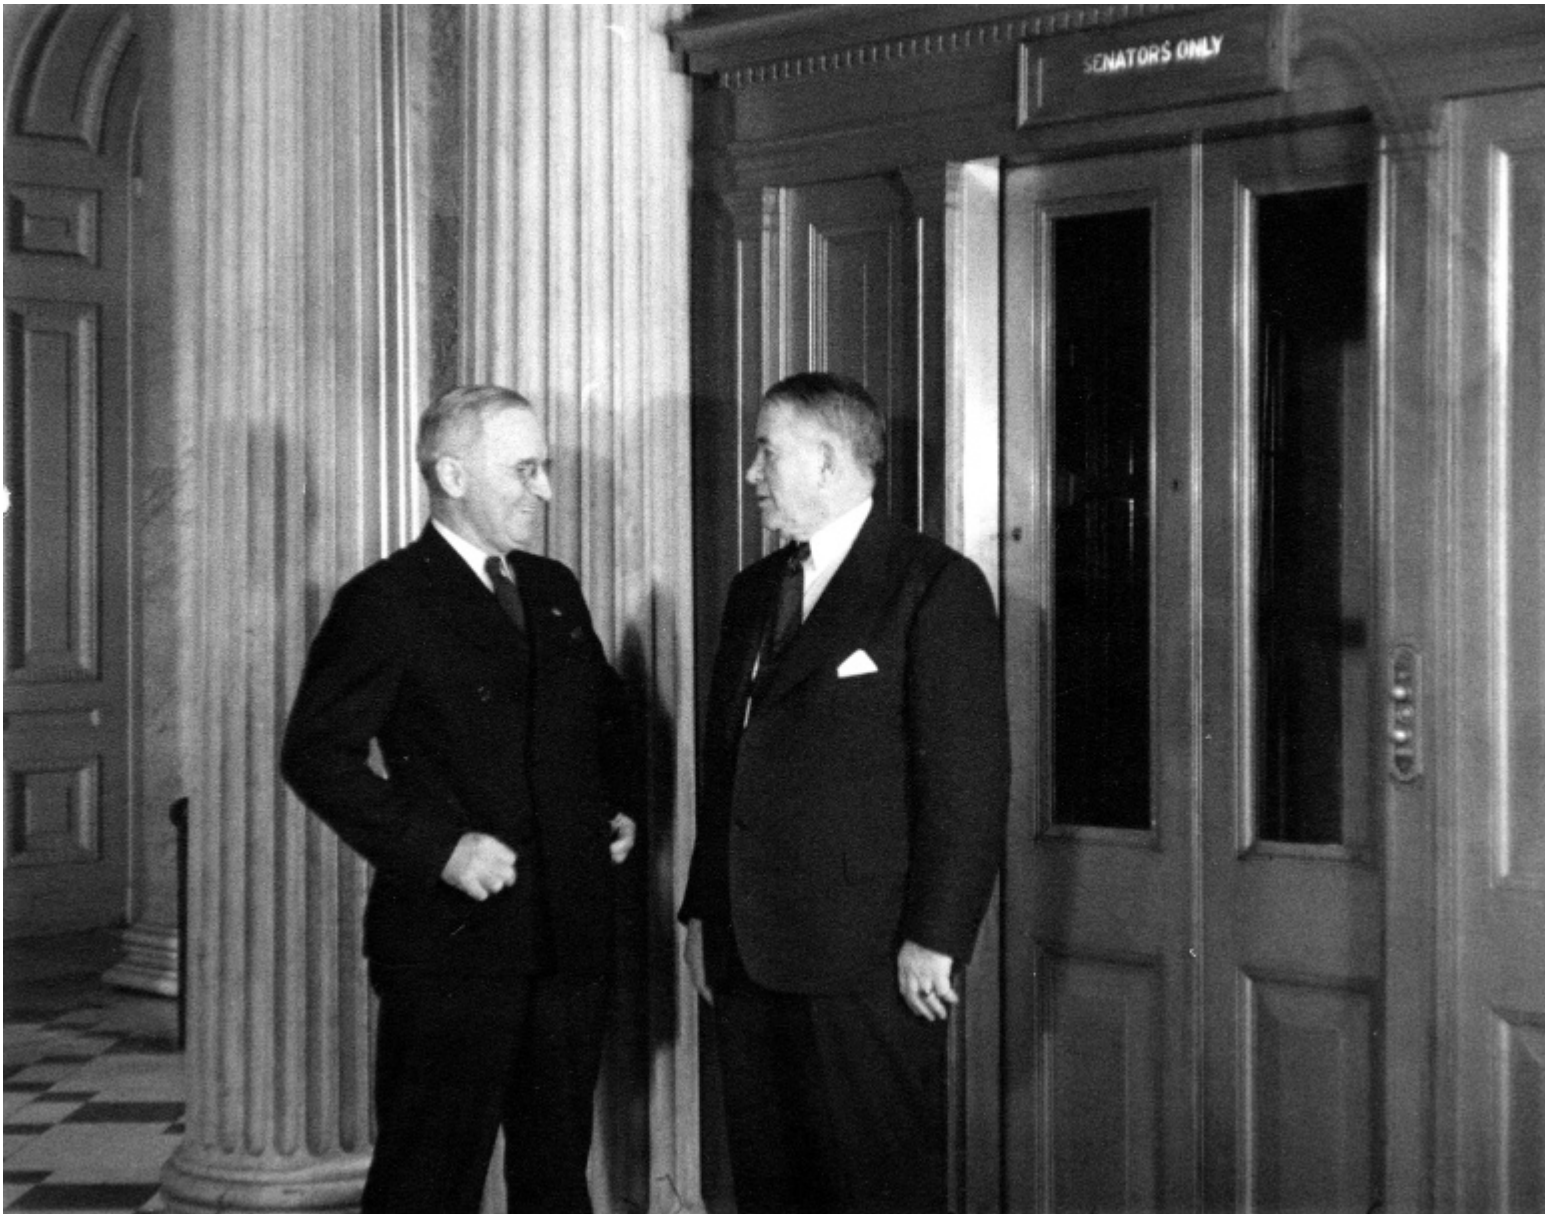

Truman and Senator Barkley

Accession Number

59-902-1

Description

Harry S. Truman (left) and Alben Barkley in the Capitol. This photo was probably taken while Barkley was Senator and Truman was Senator or Vice-President.

Date(s)

ca.

1944

8x10 inches (21x26 cm)

Black & White

Keywords

Legislators

Vice-Presidents